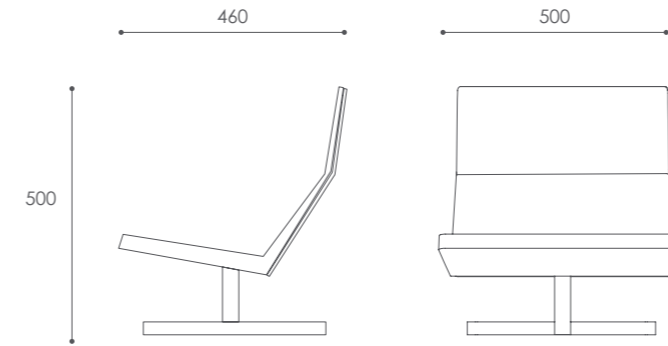

SOM

MOD

TOTEM

GITO

TAV

TIN