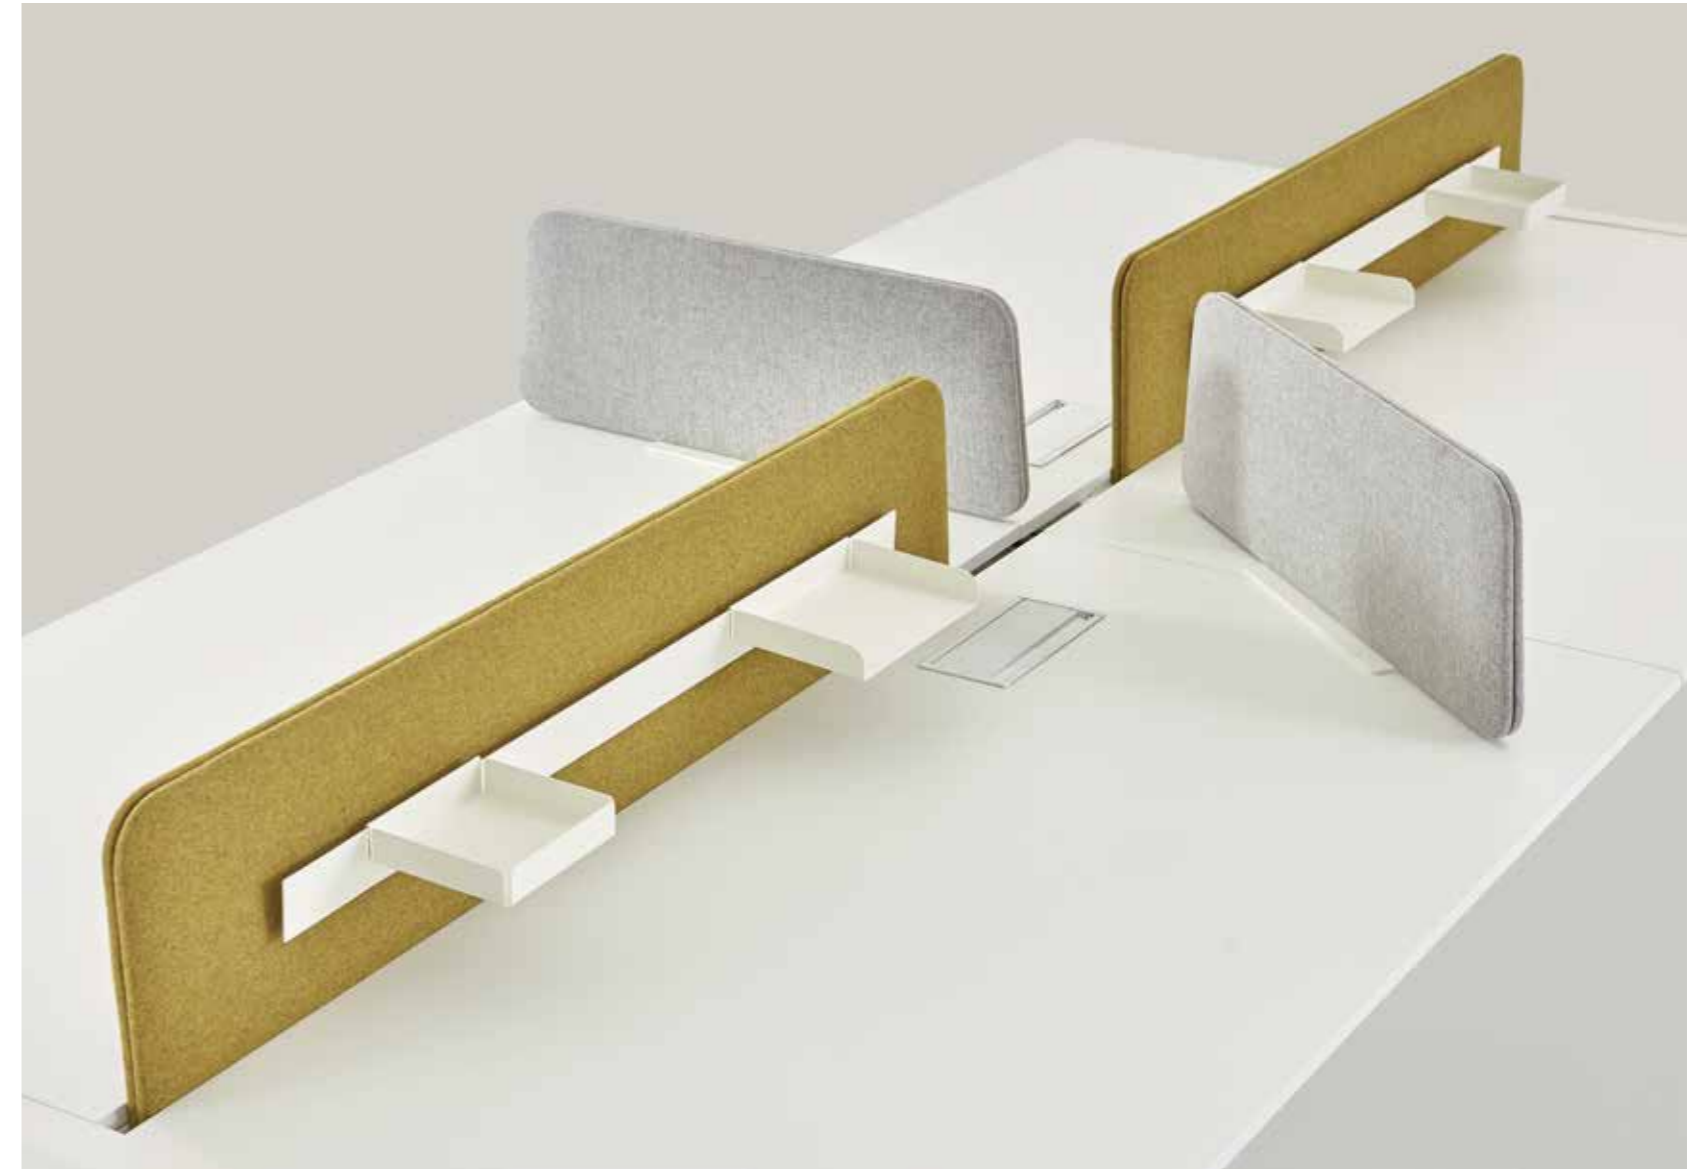

LINK

design > alp nuhoğlu

With flexible modulation structure and the adaptability to the technology, Link multi-systems adapt to the mobility of the work environment.

Link, the executive group system offers user-friendly solutions to work environments, accessory options and storage units.