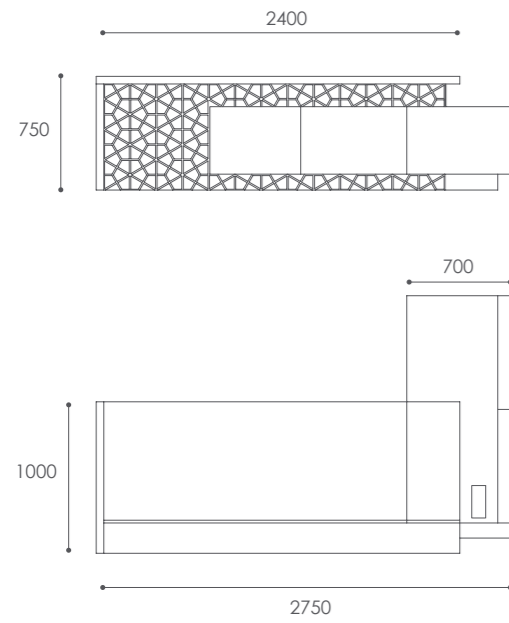

”

TAV

design > alp nuhoğlu

TIN

design > alp nuhoğlu

TECHNICAL DETAILS

MEDULA

NORM