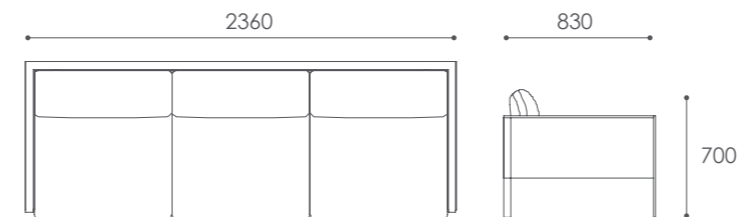

TUNA

PAY

ZEN

KUKA

KUKA BENCH

POZ

YAKA

REN