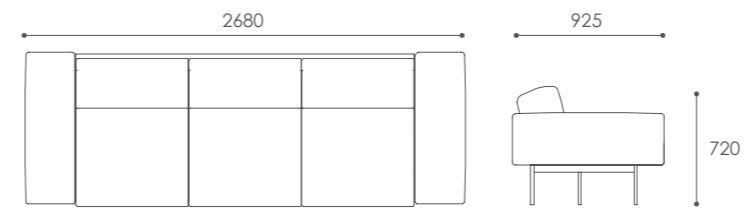

TUNA

PAY

ZEN

KUKA

KUKA BENCH

POZ

YAKA

REN