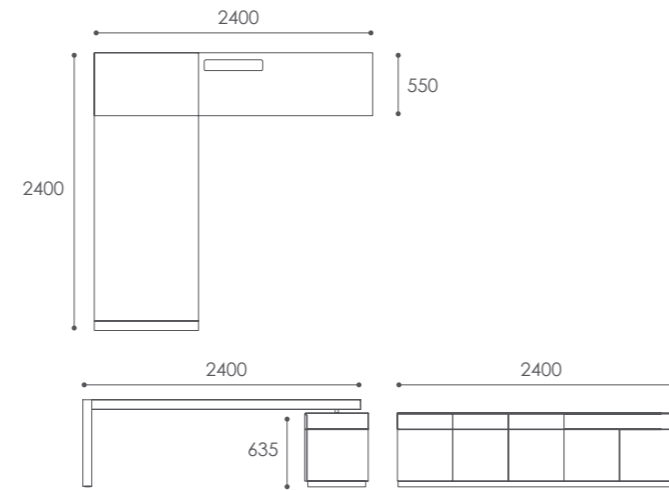

”

TAV

design > alp nuhoğlu

TIN

design > alp nuhoğlu

TECHNICAL DETAILS

MEDULA

NORM