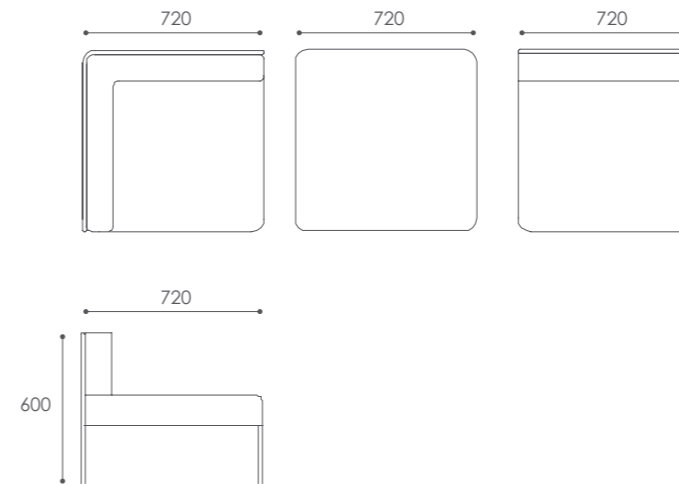

MEDULA

NORM

SHARP

ADA

MAPA

COSMIC

MOLA

PARK