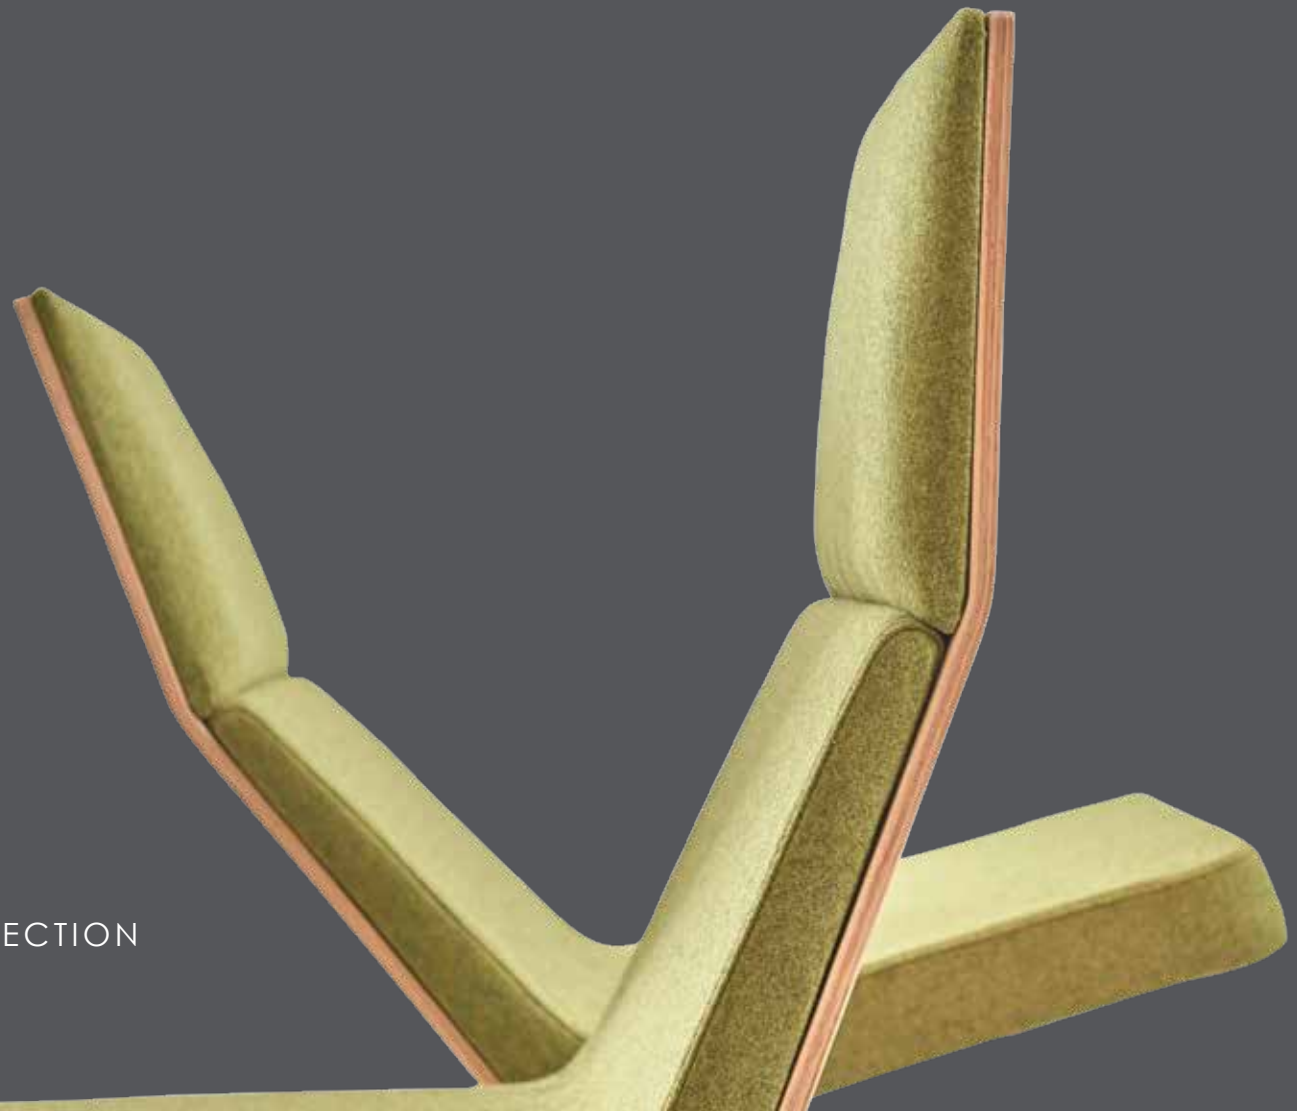

zivella®

office furniture

016 - 017 COLLECTION