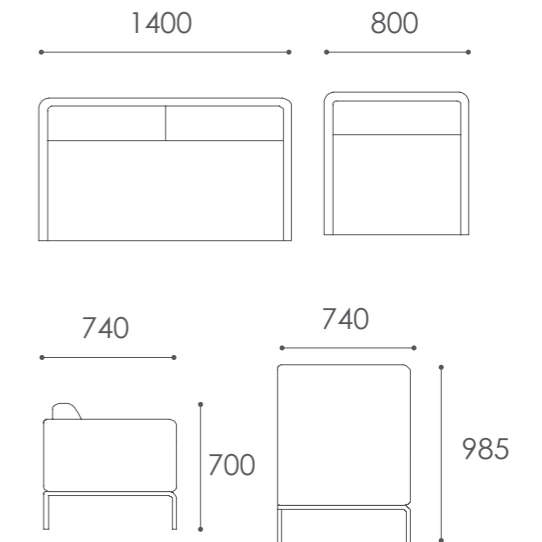

MEDULA

NORM

SHARP

ADA

MAPA

COSMIC

MOLA

PARK