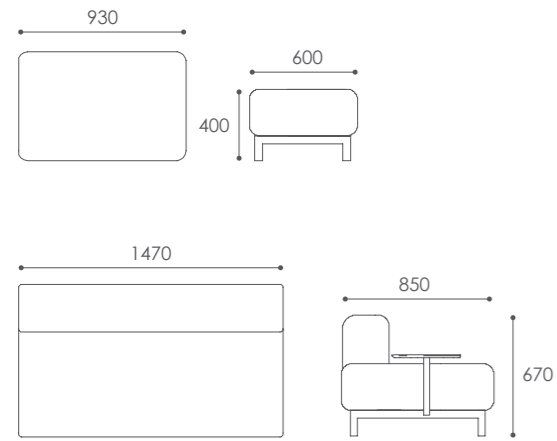

TUNA

PAY

ZEN

KUKA

KUKA BENCH

POZ

YAKA

REN