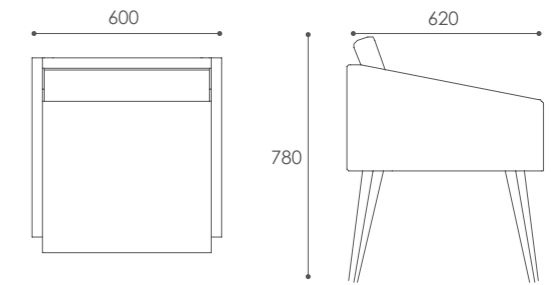

MEDULA

NORM

SHARP

ADA

MAPA

COSMIC

MOLA

PARK