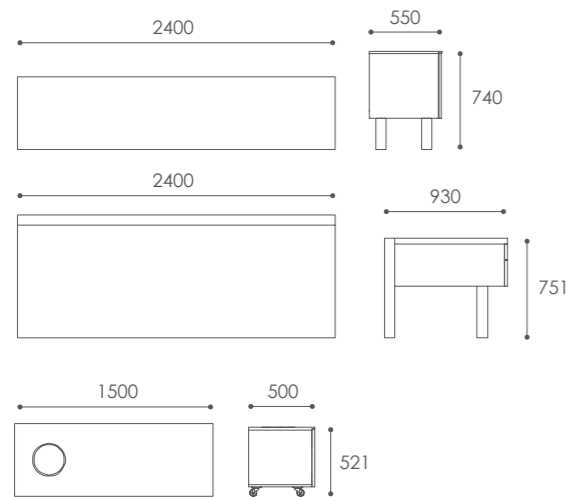

MEDULA

NORM

SHARP

ADA

MAPA

COSMIC

MOLA

PARK