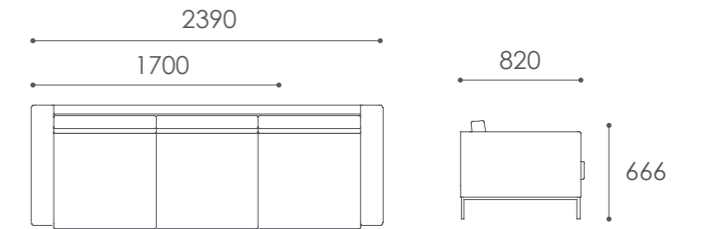

TUNA

PAY

ZEN

KUKA

KUKA BENCH

POZ

YAKA

REN