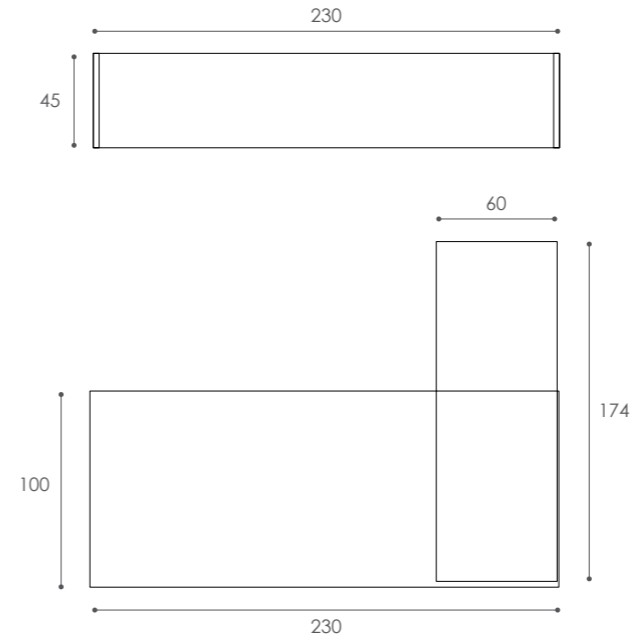

MEDULA

NORM

SHARP

ADA

MAPA

COSMIC

MOLA

PARK