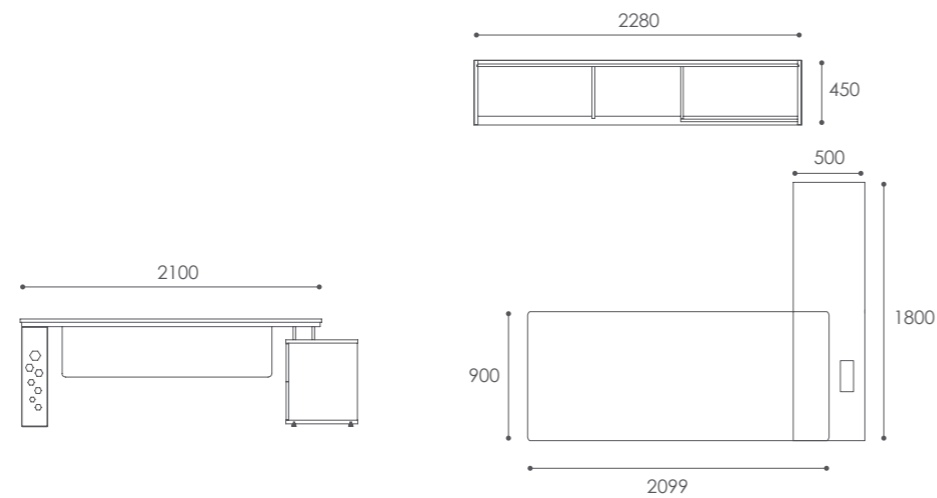

MEDULA

NORM

SHARP

ADA

MAPA

COSMIC

MOLA

PARK