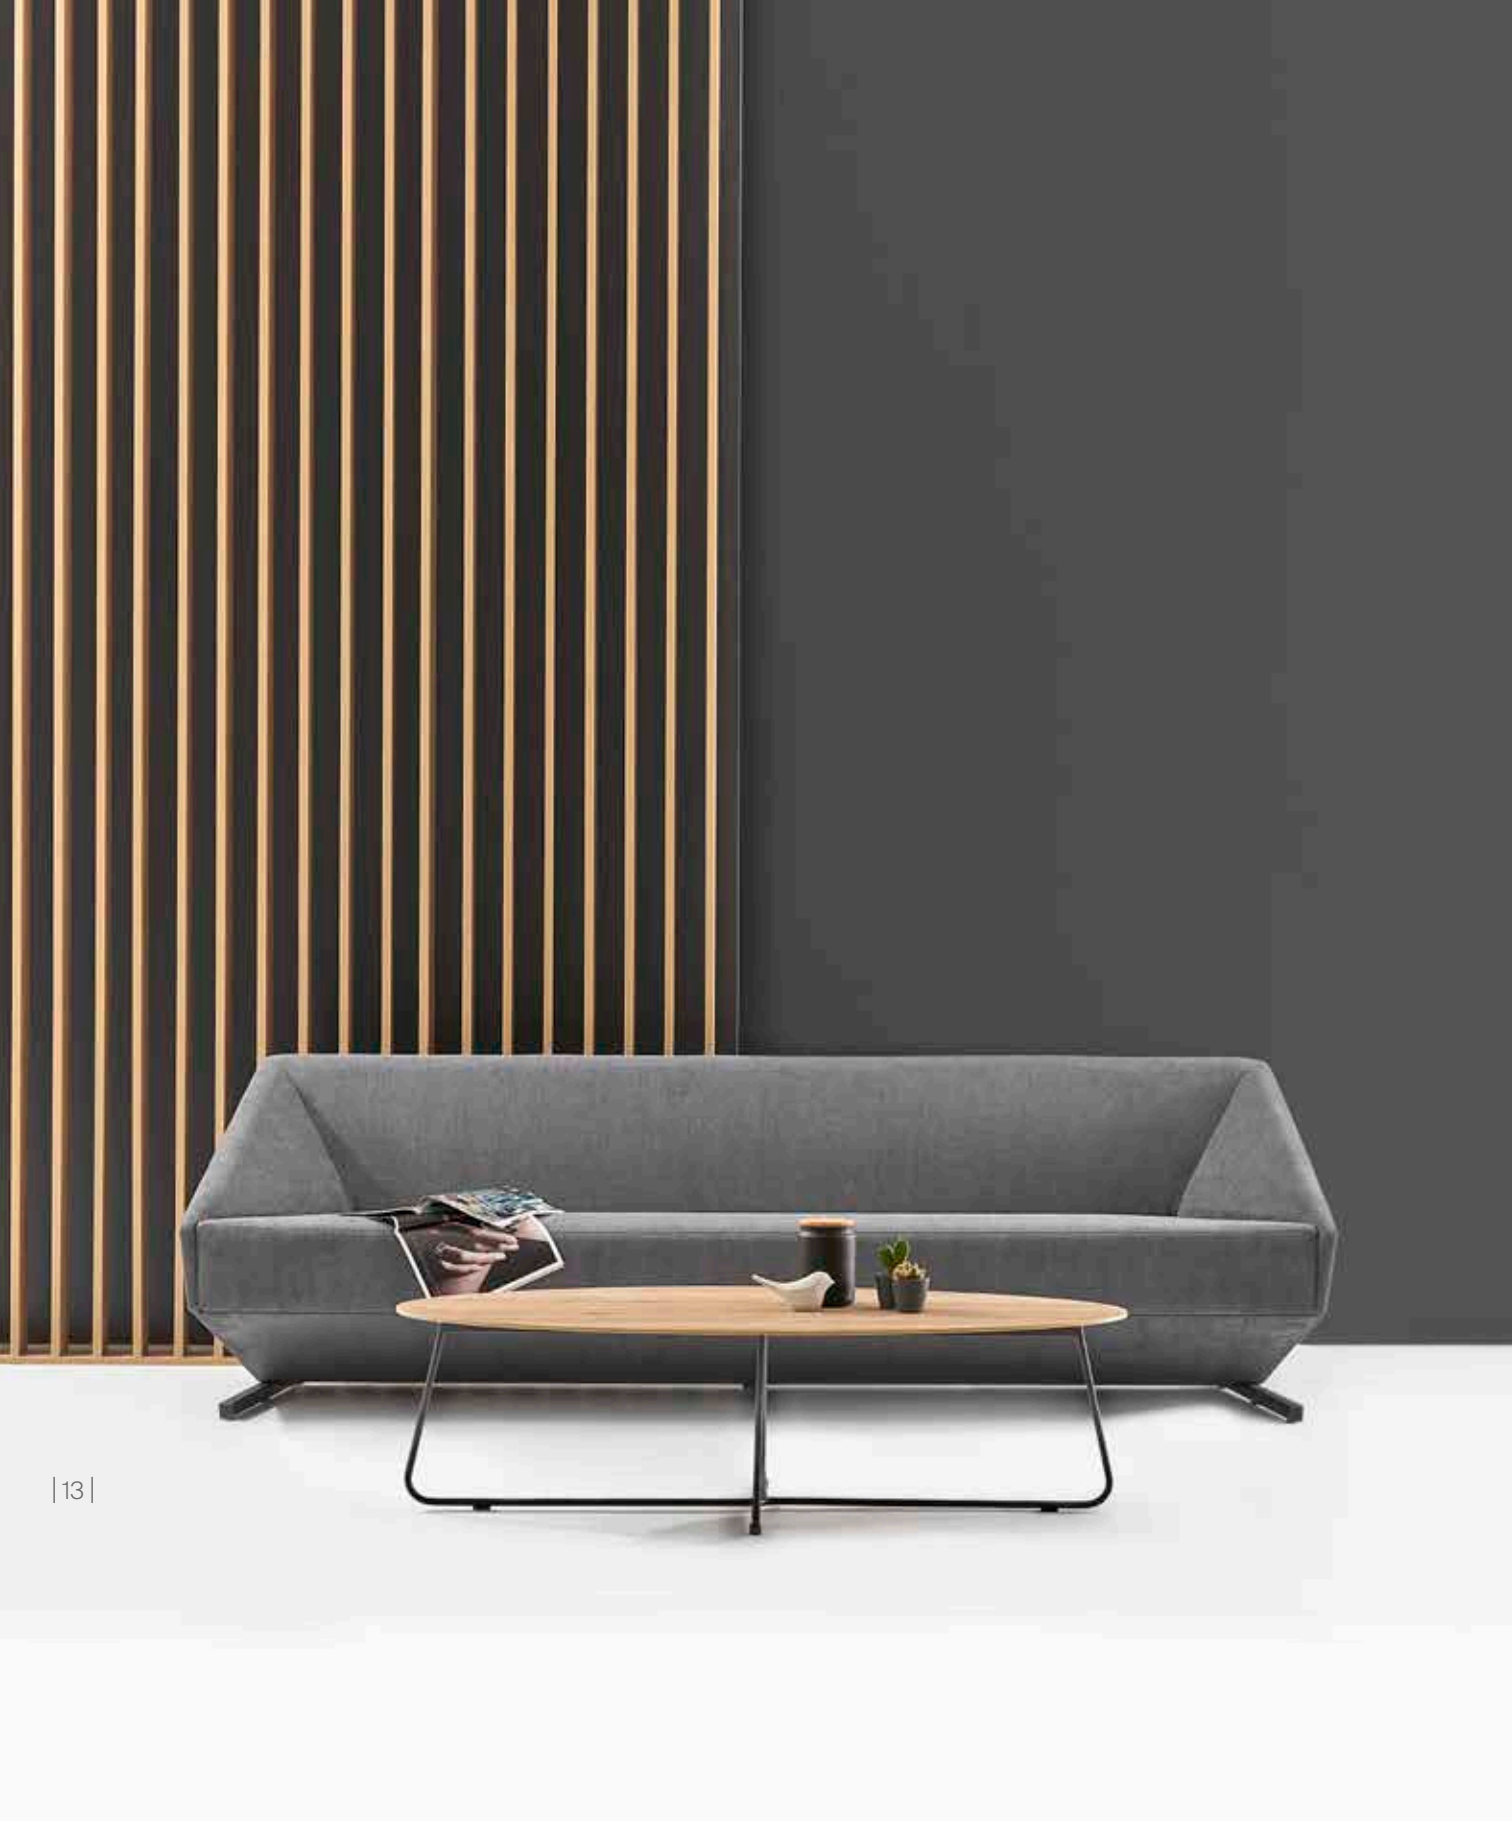

| 13 |

— Neo

Sofa / Alp Nuhoğlu

Neo's minimal geometric structure and strong lines will transform modern executive offices and waiting areas.