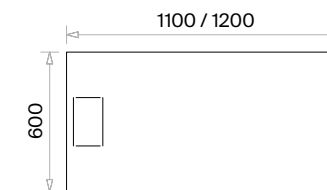

h: 750

Chief Long Etager (mm)

Chief Short Etager (mm)

Single Office Desks (mm)

h: 750