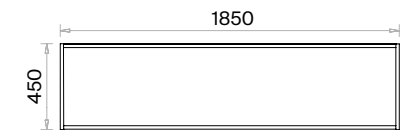

Forma Executive Desks Technical Information and Dimensions

Scan QR code
for more details

Materials:

Melamine.

Electrification:

There is 1 aluminum cable channel cover on the table top.

Accessories:

35 cm telescopic ball-bearing brake rail is used in the drawer. On the door, one of them is a soft-closing mechanism, and in total, two high-quality internal spring hinges are used.

h: 740

h: 740

Rio Executive Desks Technical Information and Dimensions

Scan QR code
for more details

Materials:

Melamine.

Electrification:

There are 2 sockets + 1 UPS + 1 CAT6 + 1 HDMI.

Accessories:

In the connection of etager doors, both with and without brake, Hafele branded high-quality internal spring hinges are used. In the drawer, telescopic rails with brake, in depths of 30 cm and 40 cm, are used.

h: 740

Consoles (mm)