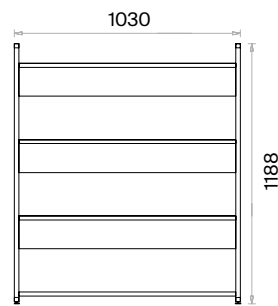

Working Bookshelves (mm)