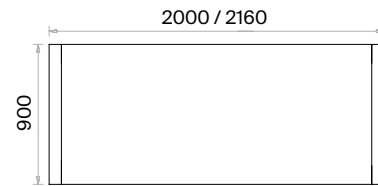

Executive Desks with Etager (mm)

h: 740

Executive Desks (mm)

h: 740