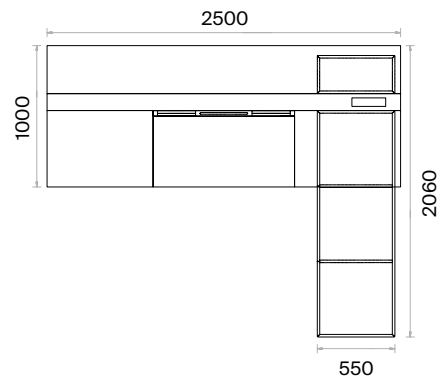

Mass Executive Desks Technical Information and Dimensions

Scan QR code for more details

Materials:

Wood Veneer, Lacquer and Artificial Leather.

Electrification:

Wipbox Mini Socket (2 Sockets + 1 CAT6 + 1 HDMI + Wireless Charging) is used.

Accessories:

The outlet box's cable outlets and entries can be made from within the leg of the desk. Bingo pads for floor adjustment are used.

Executive Desks (mm)

h: 750

Console (mm)