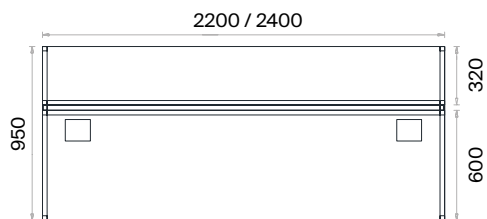

Materials:
Melamine and Metal.

Accessories:
A total of 2 Eukon Smartbox Outlet Boxes are used on the left and right sides of the desk top. Plastic bingo pads for floor adjustment are used.

Executive Desks (mm)

h: 750