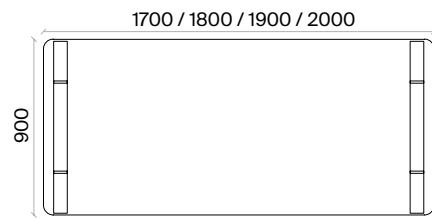

Materials:
Melamine and Wood.

Accessories:
Polypropylene plastic bingo pads for floor adjustment are used. There are plastic cable covers on the table top for cable passage.

Meeting Tables (mm)

h: 750