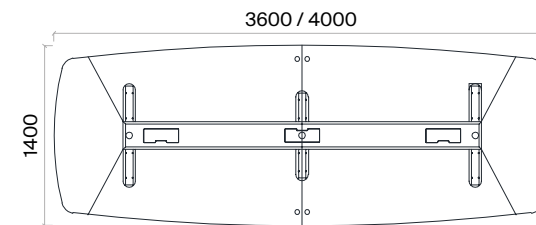

Cargo Working Groups Technical Information and Dimensions

Scan QR code for more details

Materials:
Melamine and Metal.

Accessories:
For each workspace on the desk top, one plastic cable cover is used. Pentagonal pad for floor adjustment is used.

h: 750

h: 750

Cargo Meeting Tables Technical Information and Dimensions

Scan QR code for more details

Materials:
Melamine and Metal.

Accessories:
On the table top, plastic cable cover is used. Pentagonal pad for floor adjustment is used.

h: 750

h: 750

Sunny Meeting Tables Technical Information and Dimensions

Scan QR code for more details

Materials:
Wood Veneer and Lacquer.

Electrification:
There are 2 sockets + 1 UPS + 1 CAT6 + 1 HDMI.

Accessories:
There is a socket unit on the table top.

h: 750

h: 750