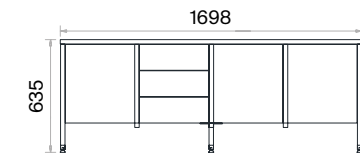

Long Etager (mm)