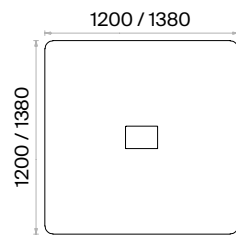

Round and Square Meeting Tables (mm)

h: 750