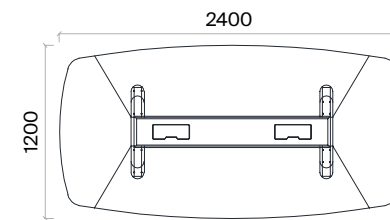

Round Meeting Tables (mm)

h: 750

Elliptical Meeting Tables (mm)

h: 750