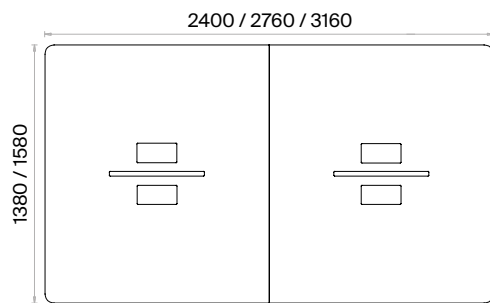

Workstations for 4 (mm)

Workstations for 6 (mm)

h: 750