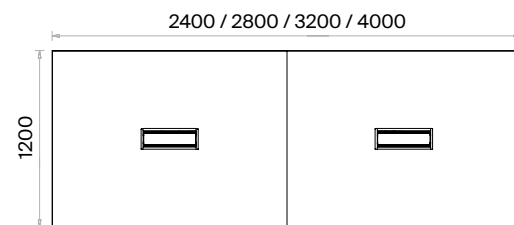

Norm Executive Desks Technical Information and Dimensions

Scan QR code for more details

Materials:

Wood Veneer, Lacquer and Metal.

Accessories:

In single desks, Regulus Socket System (2 GRID + 1 CAT6 + 1 CAT3) is used on the table top. In desks with pedestal, the socket system is located on side cabinet.

h: 740

h: 740

Norm Meeting Tables Technical Information and Dimensions

Scan QR code for more details

Materials:

Wood Veneer, Lacquer, Melamine and Metal.

Accessories:

The outlet box uses a double table socket (3 GRID + 3 UPS + 1 CAT6 + 1 CAT3 + 1 USB + HDMI). 28 mm plastic bingo pads for floor adjustment are used.

h: 750

Norm Storage Units Technical Information and Dimensions

Scan QR code for more details

Materials:

Lacquer and Melamine.

Accessories:

Plastic bingo pads for floor adjustment are used.