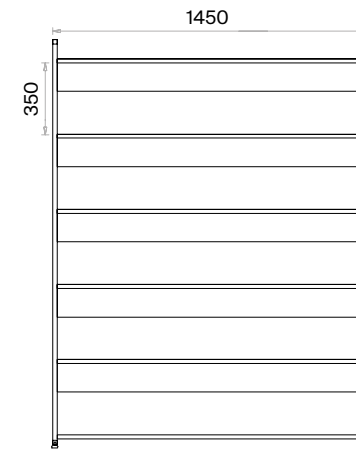

Working Bookshelves (mm)

Long Etager (mm)

Short Etager (mm)

Bookcase (mm)

* Free standing bookcase is optional for using with Mila Bookshelves.

Coffee Table (mm)

h: 450