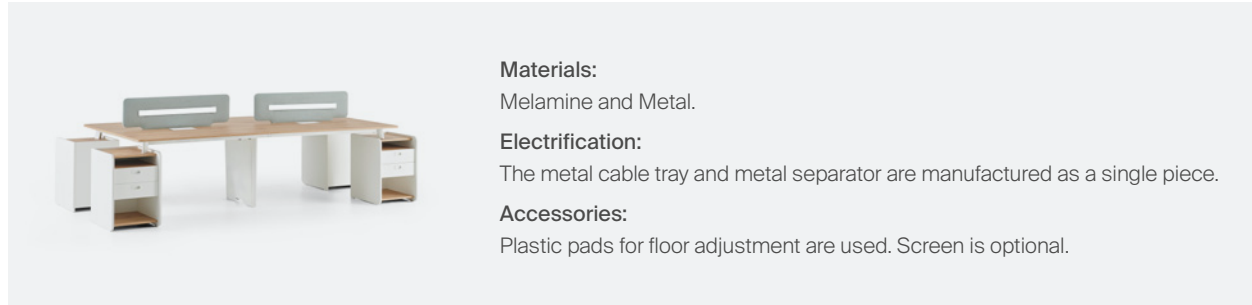

Mio Working Groups Technical Information and Dimensions

Scan QR code
for more details

Double Workstations (mm)

h: 750

Double Workstations with Etager Leg (mm)

h: 750

h: 750