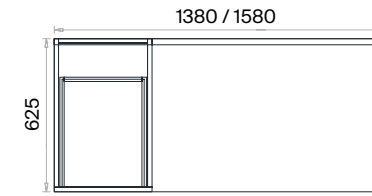

Home Office Desks with Caisson (mm)

h: 750