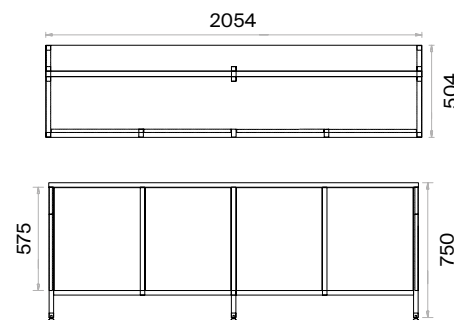

Console (mm)