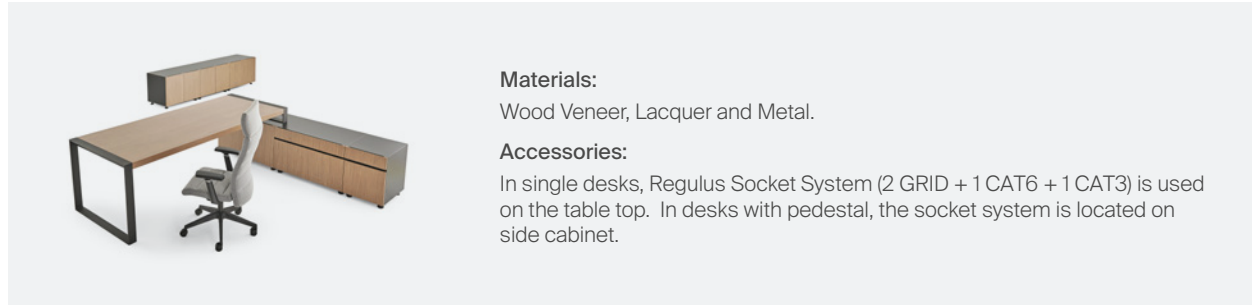

Norm Executive Desks Technical Information and Dimensions

Scan QR code for more details

Materials:

Wood Veneer, Lacquer and Metal.

Accessories:

In single desks, Regulus Socket System (2 GRID + 1 CAT6 + 1 CAT3) is used on the table top. In desks with pedestal, the socket system is located on side cabinet.

Executive Desks with Etager (mm)

h: 740

Executive Desks (mm)

h: 740