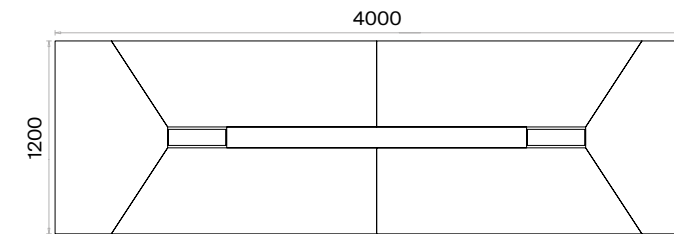

Rectangular Meeting Tables (mm)

h: 750