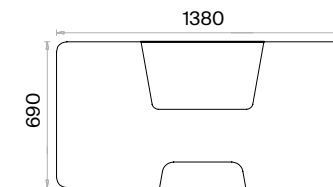

## Mio Home Office Desks Technical Information and Dimensions

Scan QR code  
for more details

Home Office Desk (mm)

h: 750

Home Office Desk with 3 Legs (mm)

h: 750