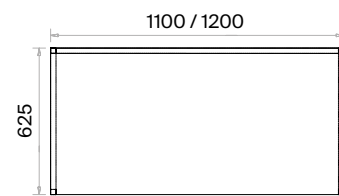

Home Office Desks (mm)