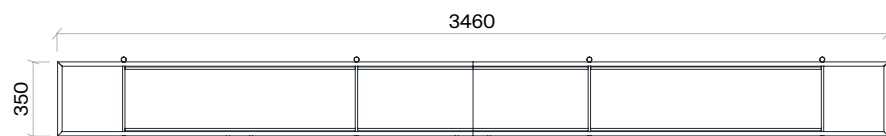

Accessories:

Q21 internal fitting pads are used under metal pipes. High-quality Hafele branded hinges with internal springs, 1 of which has a soft closing mechanism, are used on the cabinet doors.