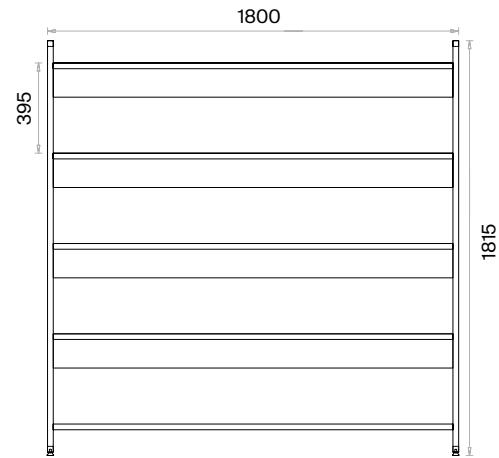

Mila Storage Units Technical Information and Dimensions

Scan QR code for more details

Materials:
Melamine and Metal.

Accessories:
Plastic pads for floor adjustment are used.

Executive Bookshelf (mm)