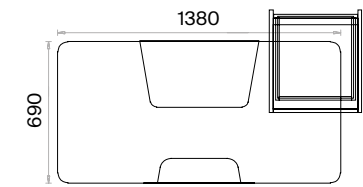

## Mio Home Office Desks Technical Information and Dimensions

Scan QR code  
for more details

Home Office Desk (mm)

h: 750

Home Office Desk with 3 Legs (mm)

h: 750