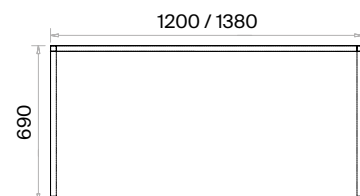

Mila Working Groups Technical Information and Dimensions

Scan QR code for more details

Materials:
Melamine and Metal.

Accessories:

For each workspace on the desk top, one plastic cable cover is used. Under the desk top, on the modesty panel, there is a plastic cable cover for cable entries and outlets. Plastic bingo pads for floor adjustment are used. Screen is optional.

h: 750

h: 750

Mila Home Office Desks Technical Information and Dimensions

Scan QR code for more details

Materials:
Melamine and Metal.

Accessories:

Plastic bingo pads for floor adjustment are used.

Home Office Desks (mm)

h: 750

h: 750

h: 750

Mila Meeting Tables Technical Information and Dimensions

Scan QR code for more details

Materials:
Melamine and Metal.

Accessories:

Desktop covers can be opened in both directions with a metal sheet solution. Cable cover is manufactured from the same material as the desk top. Plastic bingo pads for floor adjustment are used.

h: 750

h: 750