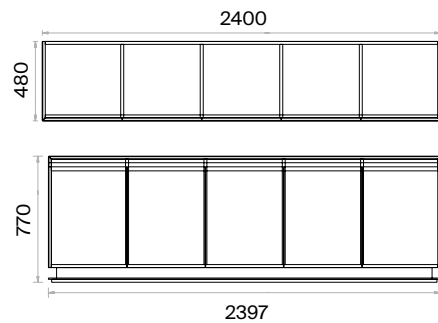

Mass Executive Desks Technical Information and Dimensions

Scan QR code for more details

Materials:

Wood Veneer, Lacquer and Artificial Leather.

Electrification:

Wipbox Mini Socket (2 Sockets + 1 CAT6 + 1 HDMI + Wireless Charging) is used.

Accessories:

The outlet box's cable outlets and entries can be made from within the leg of the desk. Bingo pads for floor adjustment are used.

Executive Desks (mm)

h: 750

Console (mm)

Venn Executive Desks Technical Information and Dimensions

Scan QR code for more details

Materials:

Wood Veneer, Lacquer and Metal.

Electrification:

Socket Unit (2 Sockets + 1 CAT6 + 1 CAT3) is used.

Accessories:

Bingo pads for floor adjustment are used. Socket unit (2 Sockets + CAT6 + CAT3) is used.

Executive Desks (mm)

h: 750

Console (mm)

Mass Meeting Tables Technical Information and Dimensions

Scan QR code for more details

Materials:

Wood Veneer, Lacquer and Artificial Leather.

Electrification:

There is a hidden push-to-open socket system (2 sockets + CAT5 + CAT3) on the table.

Accessories:

There is an outlet box on the table that can be used with a push-to-open mechanism. Cable outlets and entries can be made from within the table leg. Bingo pads for floor adjustment are used.

Rectangular Meeting Tables (mm)

h: 750

Rounded Meeting Table (mm)

h: 750

Venn Meeting Tables Technical Information and Dimensions

Scan QR code for more details

Materials:

Wood Veneer, Lacquer and Metal.

Electrification:

Socket Unit (2 Sockets + 1 CAT6 + 1 CAT3) is used.

Accessories:

Bingo pads for floor adjustment are used. The outlet box features a two-way table socket (3 GRID + 3 UPS + 1 C6 + 1 C3 + 1 USB + HDMI).

Meeting Tables (mm)

h: 750