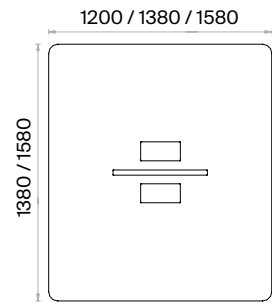

## Mio Working Groups Technical Information and Dimensions

Scan QR code  
for more details

Double Workstations (mm)

h: 750

Double Workstations with Etager Leg (mm)

h: 750

Workstations for 4 (mm)

h: 750