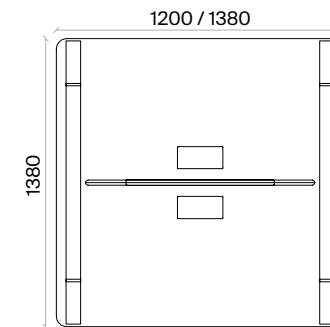

Double Workstations (mm)

Workstations for 4 (mm)