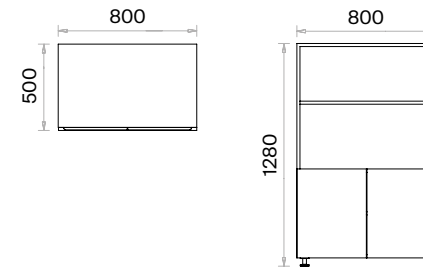

Half Door Tall Cabinet (mm)