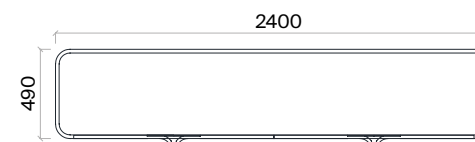

**Accessories:**

In the drawer, a 40 cm deep, brake-equipped telescopic rail is used.

Executive Desk (mm) h: 750

Console (mm)