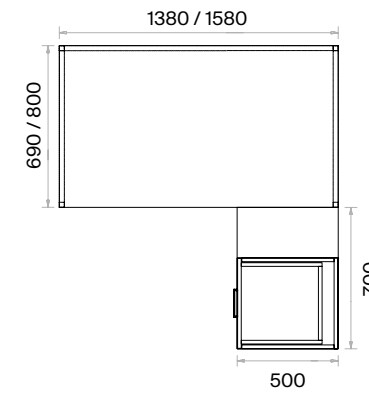

Mila L-shape Office Desks Technical Information and Dimensions

Scan QR code for more details

Materials:
Melamine and Metal.

Accessories:
In the drawers, 40 cm single-extension telescopic rails are used. Pedestal drawers can be locked with a central locking system from a single point. Plastic bingo pads for floor adjustment are used.

L-shaped Office Desks (mm)

h: 750

Mila Single Office Desks Technical Information and Dimensions

Scan QR code for more details

Materials:
Melamine and Metal.

Accessories:
Plastic bingo pads for floor adjustment are used.

h: 750