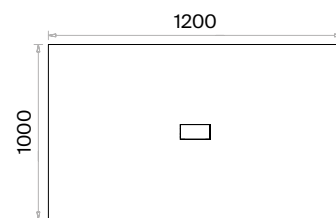

Square Meeting Table (mm)

h: 750

Rectangular Meeting Table (mm)

h: 750