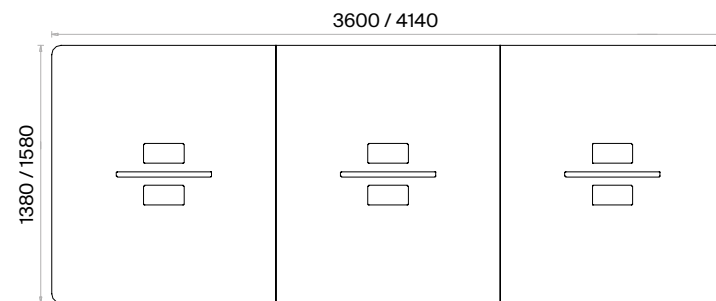

Mio Working Groups Technical Information and Dimensions

Scan QR code
for more details

h: 750

h: 750

h: 750

Workstations for 4 with Etager Leg (mm)

h: 750

Workstations for 6 (mm)

h: 750

h: 750

Mio Home Office Desks Technical Information and Dimensions

Scan QR code
for more details

h: 750

h: 750