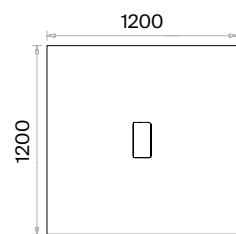

Square Meeting Table (mm)

h: 750

Rectangular Meeting Table (mm)

h: 750