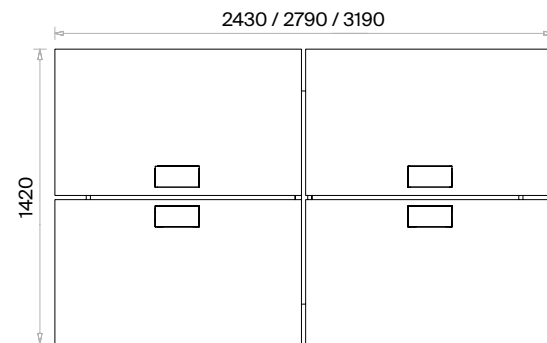

Cargo Working Groups Technical Information and Dimensions

Scan QR code for more details

Materials:
Melamine and Metal.

Accessories:
For each workspace on the desk top, one plastic cable cover is used. Pentagonal pad for floor adjustment is used.

h: 750

Workstations for 4 (mm)

h: 750

Cargo Meeting Tables Technical Information and Dimensions

Scan QR code for more details

Materials:
Melamine and Metal.

Accessories:
On the table top, plastic cable cover is used. Pentagonal pad for floor adjustment is used.

h: 750

h: 750

Sunny Meeting Tables Technical Information and Dimensions

Scan QR code for more details

Materials:
Wood Veneer and Lacquer.

Electrification:
There are 2 sockets + 1 UPS + 1 CAT6 + 1 HDMI.

Accessories:
There is a socket unit on the table top.

h: 750

h: 750