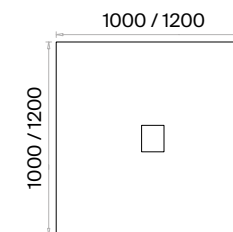

Square Meeting Tables (mm)

h: 750