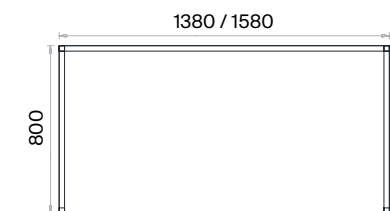

h: 420

Mila Executive Desks Technical Information and Dimensions

Scan QR code for more details

Materials:
Melamine and Metal.

Accessories:
A total of 2 Eukon Smartbox Outlet Boxes are used on the left and right sides of the desk top. Plastic bingo pads for floor adjustment are used.

h: 750

Mila L-shape Office Desks Technical Information and Dimensions

Scan QR code for more details

Materials:
Melamine and Metal.

Accessories:
In the drawers, 40 cm single-extension telescopic rails are used. Pedestal drawers can be locked with a central locking system from a single point. Plastic bingo pads for floor adjustment are used.

h: 750

Mila Single Office Desks Technical Information and Dimensions

Scan QR code for more details

Materials:
Melamine and Metal.

Accessories:
Plastic bingo pads for floor adjustment are used.

Single Office Desks (mm)

h: 750