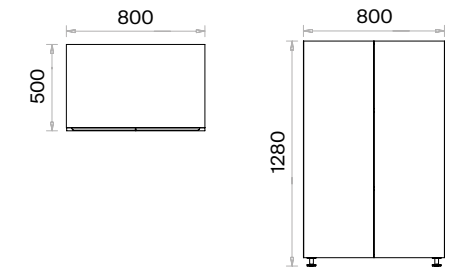

Full Door Tall Cabinet (mm)