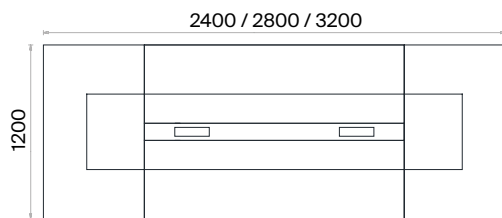

Mass Executive Desks Technical Information and Dimensions

Scan QR code for more details

Materials:

Wood Veneer, Lacquer and Artificial Leather.

Electrification:

Wipbox Mini Socket (2 Sockets + 1 CAT6 + 1 HDMI + Wireless Charging) is used.

Accessories:

The outlet box's cable outlets and entries can be made from within the leg of the desk. Bingo pads for floor adjustment are used.

Executive Desks (mm)

h: 750

Console (mm)

Venn Executive Desks Technical Information and Dimensions

Scan QR code for more details

Materials:

Wood Veneer, Lacquer and Metal.

Electrification:

Socket Unit (2 Sockets + 1 CAT6 + 1 CAT3) is used.

Accessories:

Bingo pads for floor adjustment are used. Socket unit (2 Sockets + CAT6 + CAT3) is used.

Executive Desks (mm)

h: 750

Console (mm)

Mass Meeting Tables Technical Information and Dimensions

Scan QR code for more details

Materials:

Wood Veneer, Lacquer and Artificial Leather.

Electrification:

There is a hidden push-to-open socket system (2 sockets + CAT5 + CAT3) on the table.

Accessories:

There is an outlet box on the table that can be used with a push-to-open mechanism. Cable outlets and entries can be made from within the table leg. Bingo pads for floor adjustment are used.

Rectangular Meeting Tables (mm)

h: 750

Rounded Meeting Table (mm)

h: 750

Venn Meeting Tables Technical Information and Dimensions

Scan QR code for more details

Materials:

Wood Veneer, Lacquer and Metal.

Electrification:

Socket Unit (2 Sockets + 1 CAT6 + 1 CAT3) is used.

Accessories:

Bingo pads for floor adjustment are used. The outlet box features a two-way table socket (3 GRID + 3 UPS + 1 C6 + 1 C3 + 1 USB + HDMI).

Meeting Tables (mm)

h: 750