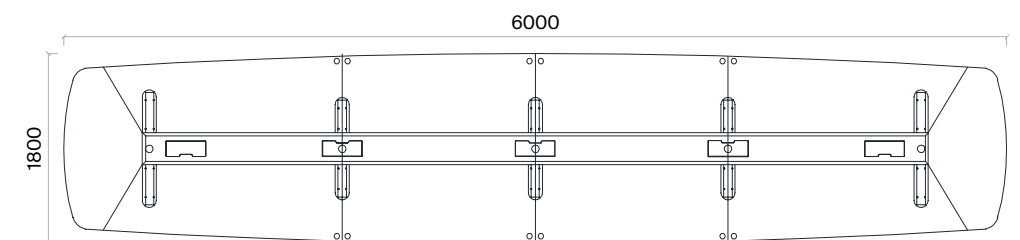

Sunny Meeting Tables Technical Information and Dimensions

Scan QR code for more details

Materials:
Wood Veneer and Lacquer.

Electrification:
There are 2 sockets + 1 UPS + 1 CAT6 + 1 HDMI.

Accessories:
There is a socket unit on the table top.

h: 750

h: 750