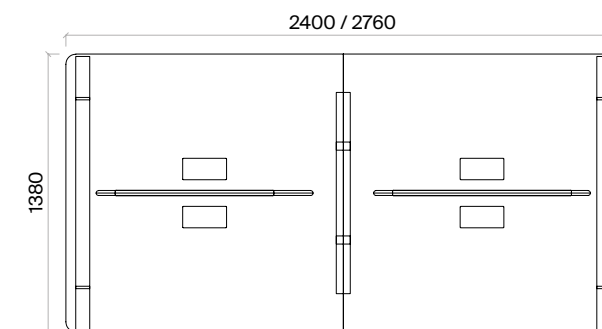

Double Workstations (mm)

h: 750

Double Workstations with Etager Leg (mm)

h: 750

Workstations for 4 (mm)

h: 750