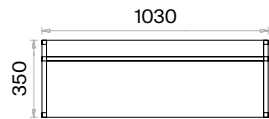

Working Bookshelves (mm)