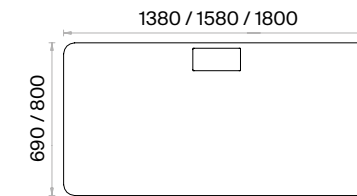

Materials:
Melamine and Metal.

Electrification:
Metal cable tray is manufactured in one piece.

Accessories:
Plastic pads for floor adjustment are used. Modesty panel is included in standart.

Single Office Desks (mm)

h: 750