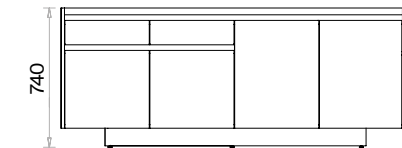

Forma Executive Desks Technical Information and Dimensions

Scan QR code
for more details

Materials:

Melamine.

Electrification:

There is 1 aluminum cable channel cover on the table top.

Accessories:

35 cm telescopic ball-bearing brake rail is used in the drawer. On the door, one of them is a soft-closing mechanism, and in total, two high-quality internal spring hinges are used.

h: 740

h: 740

Rio Executive Desks Technical Information and Dimensions

Scan QR code
for more details

Materials:

Melamine.

Electrification:

There are 2 sockets + 1 UPS + 1 CAT6 + 1 HDMI.

Accessories:

In the connection of etager doors, both with and without brake, Hafele branded high-quality internal spring hinges are used. In the drawer, telescopic rails with brake, in depths of 30 cm and 40 cm, are used.

h: 740

Consoles (mm)