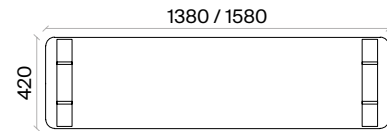

Benches (mm)

h: 450