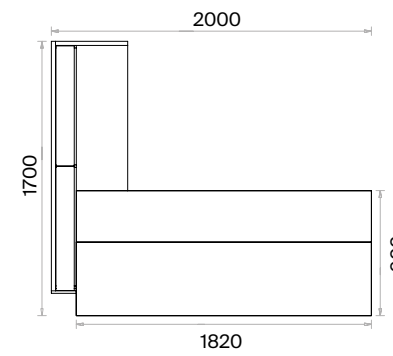

Executive Desks (mm)

h: 740

Consoles (mm)