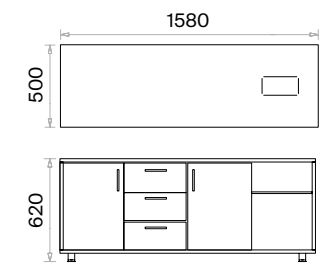

Chief Long Etager (mm)