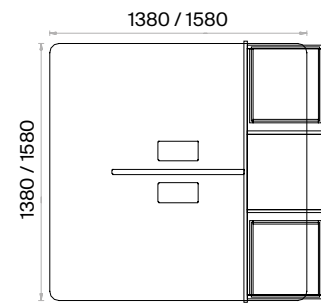

## Mio Working Groups Technical Information and Dimensions

Scan QR code  
for more details

Double Workstations (mm)

h: 750

Double Workstations with Etager Leg (mm)

h: 750

Workstations for 4 (mm)

h: 750