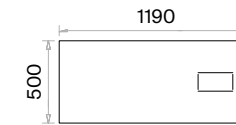

h: 750

Chief Long Etager (mm)

Chief Short Etager (mm)

Single Office Desks (mm)

h: 750