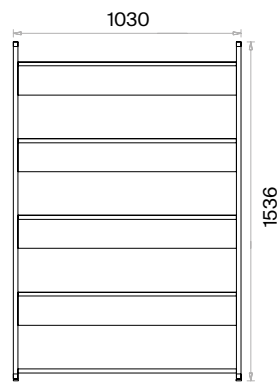

Working Bookshelves (mm)