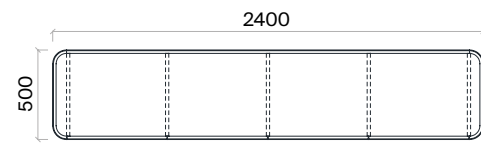

Console (mm)