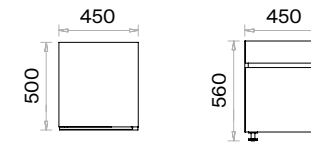

Cabinets with Drawers (mm)