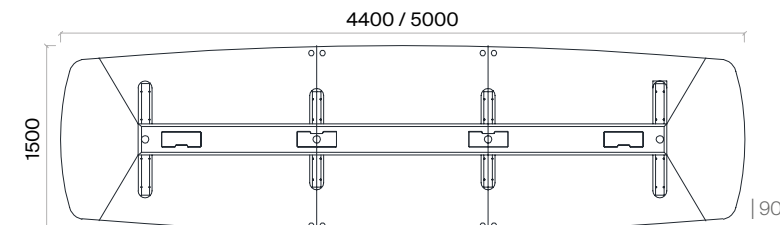

Sunny Meeting Tables Technical Information and Dimensions

Scan QR code for more details

Materials:
Wood Veneer and Lacquer.

Electrification:
There are 2 sockets + 1 UPS + 1 CAT6 + 1 HDMI.

Accessories:
There is a socket unit on the table top.

h: 750

h: 750