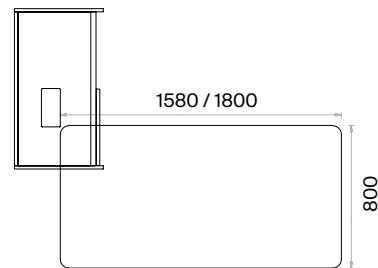

Chief Desks (mm)

h: 750

Chief Desks with Etager (mm)

h: 750

Chief Desks with Etager and 3 Legs (mm)

h: 750