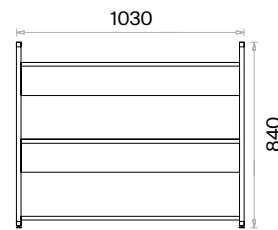

Working Bookshelves (mm)