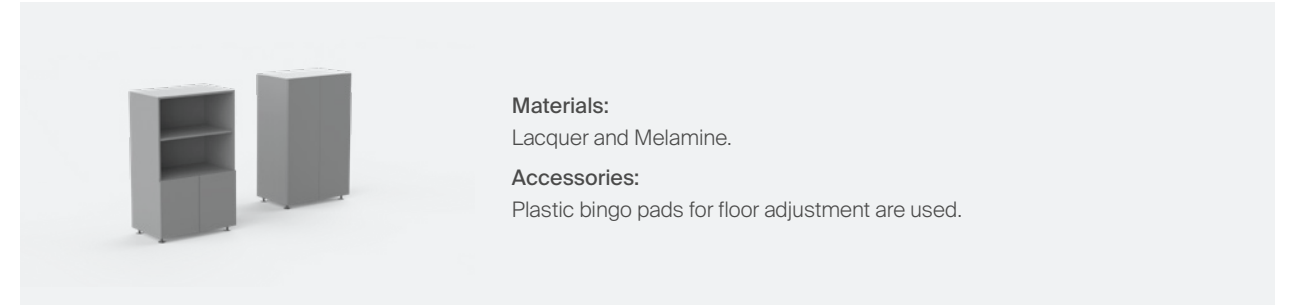

Norm Storage Units Technical Information and Dimensions

Scan QR code for more details

Materials:

Lacquer and Melamine.

Accessories:

Plastic bingo pads for floor adjustment are used.