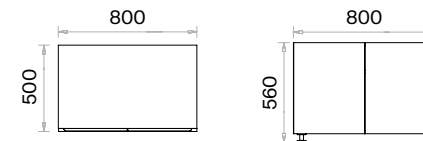

Low Cabinet (mm)