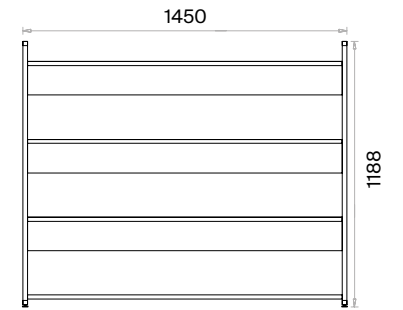

Working Bookshelves (mm)