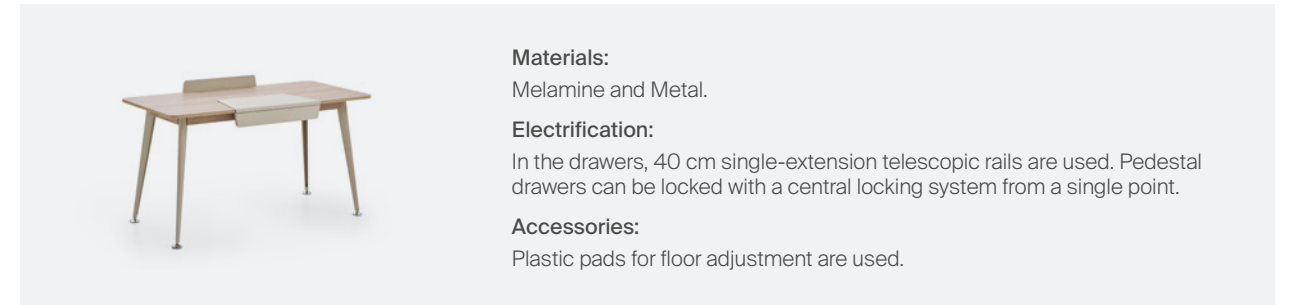

Mio Home Office Desks Technical Information and Dimensions

Scan QR code
for more details

Home Office Desk (mm)

h: 750

Home Office Desk with 3 Legs (mm)

h: 750