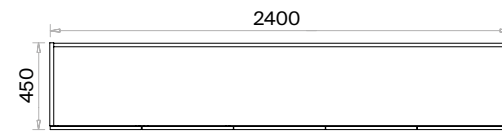

Console (mm)