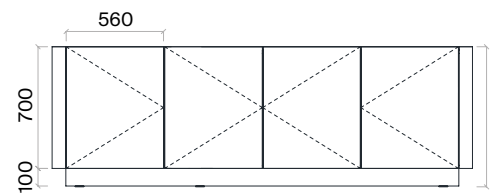

Plan Executive Desks Technical Information and Dimensions

Scan QR code for more details

Materials:

Wood Veneer and Lacquer.

Electrification:

One 220V socket, one USB-A 12V, 2.8A, one USB-C 12V, 3A are used.

Accessories:

Hard plastic pads are used under the desk legs. High-quality Hafele branded internal spring hinges, both with and without brake, are used in the connection of the shelving unit doors.

Console (mm)

Plan Bookshelf Technical Information and Dimensions

Scan QR code for more details

Materials:

Wood Veneer, Melamine and Lacquer.

Accessories:

Q21 internal fitting pads are used under metal pipes. High-quality Hafele branded hinges with internal springs, 1 of which has a soft closing mechanism, are used on the cabinet doors.

Ark Executive Desks Technical Information and Dimensions

Scan QR code for more details

Materials:

Wood Veneer, Lacquer and Artificial Leather.

Electrification:

One 220V socket, one USB-A 12V, 2.8A, one USB-C 12V, 3A are used.

Accessories:

In the drawer, a 40 cm deep, brake-equipped telescopic rail is used.