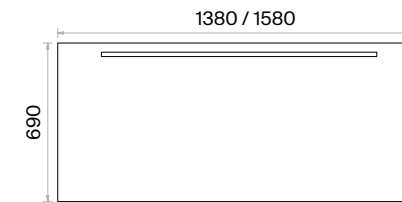

Accessories:

Segmented, movable wheels made of hard polypropylene plastic are used. Desks can be interconnected and expanded using a plastic connection device under the table top.

Foldable Desks (mm)

h: 750