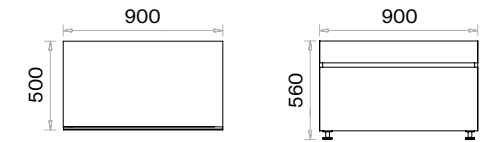

Norm Executive Desks Technical Information and Dimensions

Scan QR code for more details

Materials:

Wood Veneer, Lacquer and Metal.

Accessories:

In single desks, Regulus Socket System (2 GRID + 1 CAT6 + 1 CAT3) is used on the table top. In desks with pedestal, the socket system is located on side cabinet.

h: 740

h: 740

Norm Meeting Tables Technical Information and Dimensions

Scan QR code for more details

Materials:

Wood Veneer, Lacquer, Melamine and Metal.

Accessories:

The outlet box uses a double table socket (3 GRID + 3 UPS + 1 CAT6 + 1 CAT3 + 1 USB + HDMI). 28 mm plastic bingo pads for floor adjustment are used.

h: 750

Norm Storage Units Technical Information and Dimensions

Scan QR code for more details

Materials:

Lacquer and Melamine.

Accessories:

Plastic bingo pads for floor adjustment are used.

Cabinets with Drawers (mm)