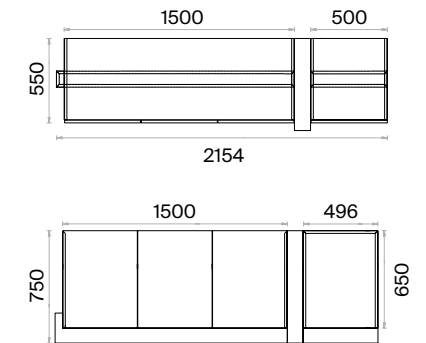

**Accessories:**

Bingo pads for floor adjustment are used. Socket unit (2 Sockets + CAT6 + CAT3) is used.

Executive Desks (mm)

h: 750

Console (mm)