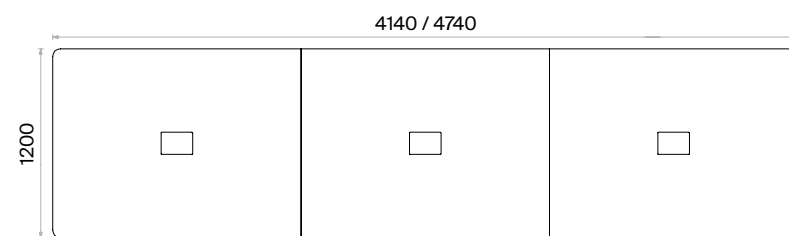

Three-top Meeting Tables (mm)

h: 750