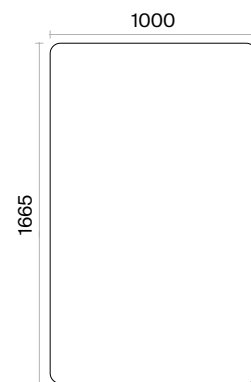

Meeting Table (mm)

h: 1050

Separator (mm)

Zivella Product Archive

Zivella Material Catalog

Istanbul – Ankara – Rize – Antalya – Izmir – Konya

Azerbaijan – Uzbekistan – Turkmenistan – England – Sweden – Romania