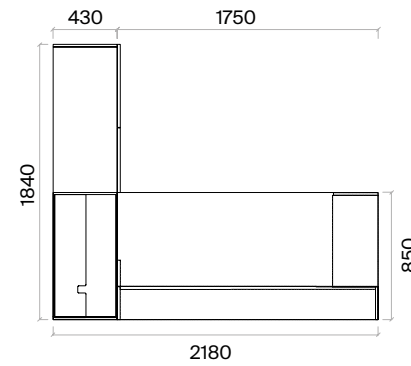

Executive Desks with Meeting Extention

h: 750

Executive Desks with Etager (mm)

h: 750

Executive Desks with Caisson (mm)

h: 750

Console (mm)