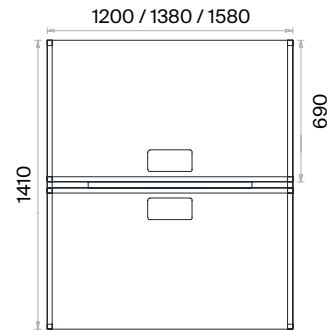

Accessories:

For each workspace on the desk top, one plastic cable cover is used. Under the desk top, on the modesty panel, there is a plastic cable cover for cable entries and outlets. Plastic bingo pads for floor adjustment are used. Screen is optional.

Double Workstations (mm)

h: 750