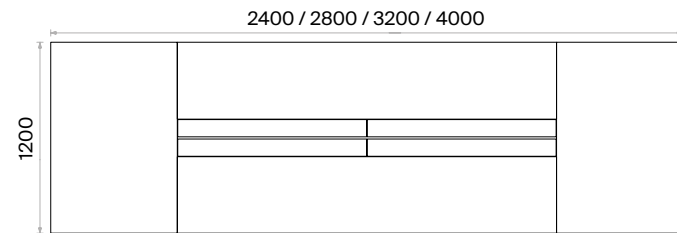

Jet Meeting Tables Technical Information and Dimensions

Scan QR code for more details

Materials:

Melamine and Metal.

Electrification:

There is a socket cover made from melamine-coated chipboard that opens in both directions.

Accessories:

Under the table top, there is a sheet metal cable tray. Bingo pads for floor adjustment is used.

Meeting Tables (mm)

h: 750