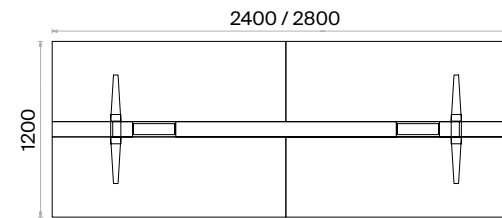

Accessories:

Bingo pads for floor adjustment are used. The outlet box features a two-way table socket (3 GRID + 3 UPS + 1 C6 + 1 C3 + 1 USB + HDMI).

Meeting Tables (mm)

h: 750