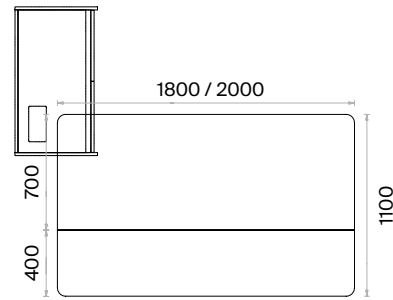

h: 750

Executive Desks with Etager (mm)

h: 750

Executive Desks with 3 Legs (mm)

h: 750

Executive Desks with Meeting Extention (mm)

h: 750