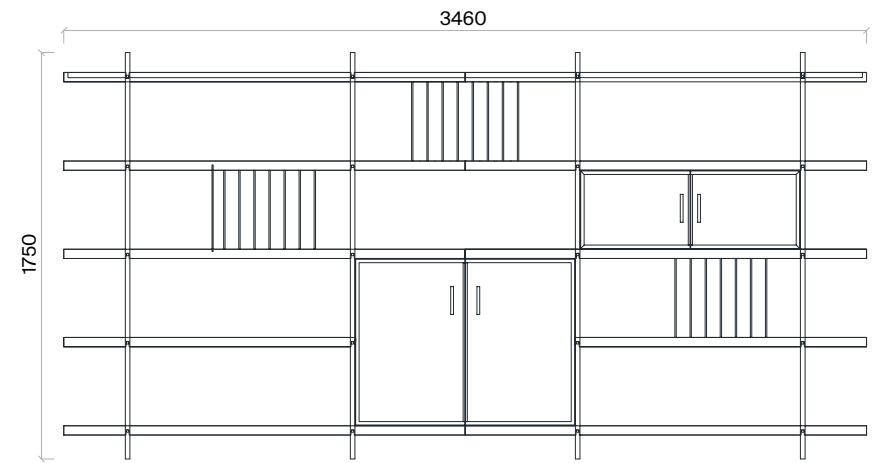

Accessories:

Q21 internal fitting pads are used under metal pipes. High-quality Hafele branded hinges with internal springs, 1 of which has a soft closing mechanism, are used on the cabinet doors.