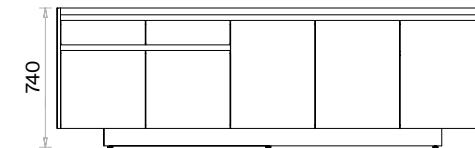

Forma Executive Desks Technical Information and Dimensions

Scan QR code
for more details

Materials:

Melamine.

Electrification:

There is 1 aluminum cable channel cover on the table top.

Accessories:

35 cm telescopic ball-bearing brake rail is used in the drawer. On the door, one of them is a soft-closing mechanism, and in total, two high-quality internal spring hinges are used.

h: 740

h: 740

Rio Executive Desks Technical Information and Dimensions

Scan QR code
for more details

Materials:

Melamine.

Electrification:

There are 2 sockets + 1 UPS + 1 CAT6 + 1 HDMI.

Accessories:

In the connection of etager doors, both with and without brake, Hafele branded high-quality internal spring hinges are used. In the drawer, telescopic rails with brake, in depths of 30 cm and 40 cm, are used.

h: 740

Consoles (mm)