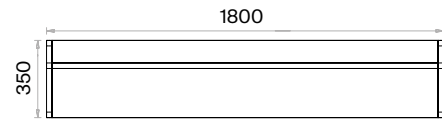

Executive Bookshelf (mm)