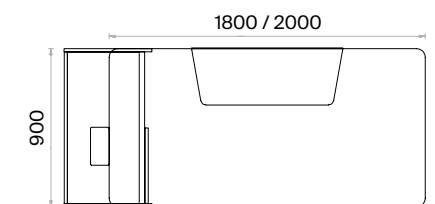

Executive Desks with Etager (mm)

h: 750