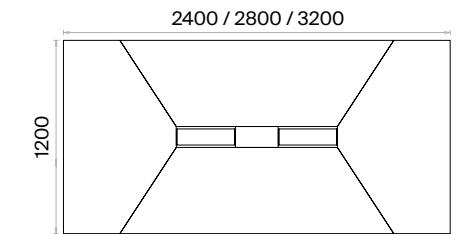

Mila Working Groups Technical Information and Dimensions

Scan QR code for more details

Materials:
Melamine and Metal.

Accessories:

For each workspace on the desk top, one plastic cable cover is used. Under the desk top, on the modesty panel, there is a plastic cable cover for cable entries and outlets. Plastic bingo pads for floor adjustment are used. Screen is optional.

h: 750

h: 750

Mila Home Office Desks Technical Information and Dimensions

Scan QR code for more details

Materials:
Melamine and Metal.

Accessories:

Plastic bingo pads for floor adjustment are used.

h: 750

h: 750

h: 750

Mila Meeting Tables Technical Information and Dimensions

Scan QR code for more details

Materials:
Melamine and Metal.

Accessories:

Desktop covers can be opened in both directions with a metal sheet solution. Cable cover is manufactured from the same material as the desk top. Plastic bingo pads for floor adjustment are used.

Rectangular Meeting Tables (mm)

h: 750

h: 750