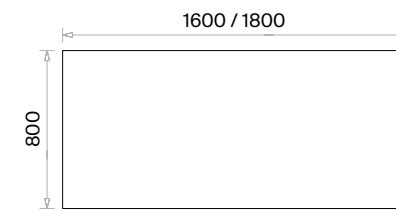

h: 750

Chief Long Etager (mm)

Chief Short Etager (mm)

Single Office Desks (mm)

h: 750