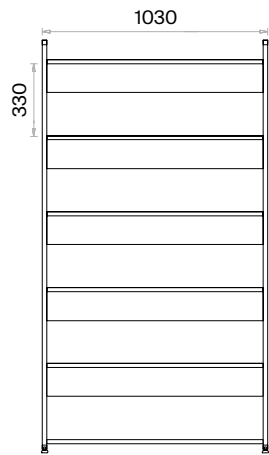

Working Bookshelves (mm)