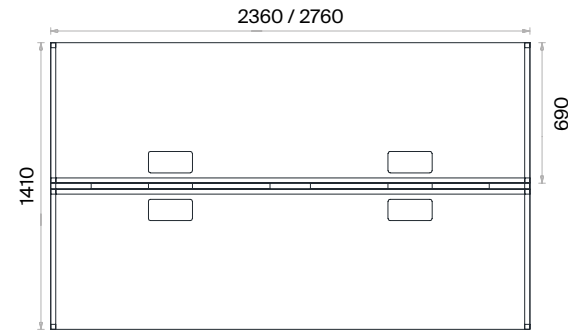

Workstations for 4 (mm)

h: 750