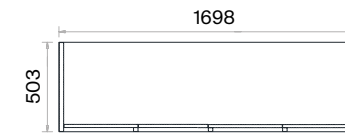

Long Etager (mm)