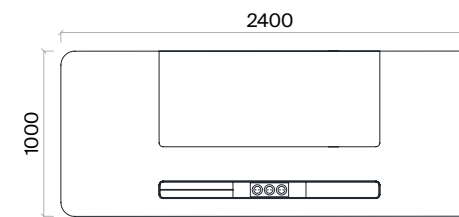

**Accessories:**

In the drawer, a 40 cm deep, brake-equipped telescopic rail is used.

Executive Desk (mm) h: 750

Console (mm)