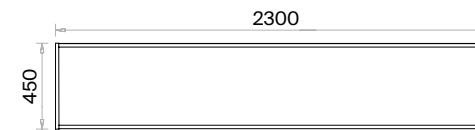

Consoles (mm)