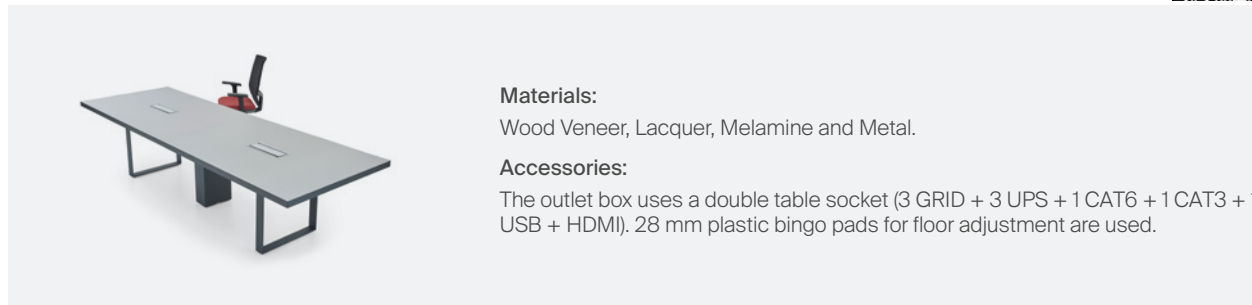

Norm Meeting Tables Technical Information and Dimensions

Scan QR code for more details

Materials:

Wood Veneer, Lacquer, Melamine and Metal.

Accessories:

The outlet box uses a double table socket (3 GRID + 3 UPS + 1 CAT6 + 1 CAT3 + 1 USB + HDMI). 28 mm plastic bingo pads for floor adjustment are used.

Meeting Tables (mm)

h: 750