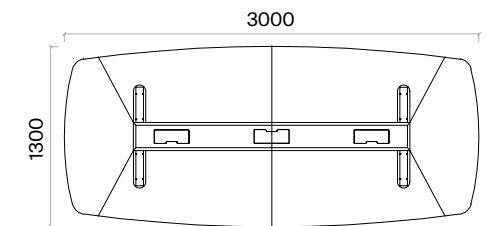

Cargo Working Groups Technical Information and Dimensions

Scan QR code for more details

Materials:
Melamine and Metal.

Accessories:
For each workspace on the desk top, one plastic cable cover is used. Pentagonal pad for floor adjustment is used.

h: 750

h: 750

Cargo Meeting Tables Technical Information and Dimensions

Scan QR code for more details

Materials:
Melamine and Metal.

Accessories:
On the table top, plastic cable cover is used. Pentagonal pad for floor adjustment is used.

h: 750

h: 750

Sunny Meeting Tables Technical Information and Dimensions

Scan QR code for more details

Materials:
Wood Veneer and Lacquer.

Electrification:
There are 2 sockets + 1 UPS + 1 CAT6 + 1 HDMI.

Accessories:
There is a socket unit on the table top.

h: 750

h: 750