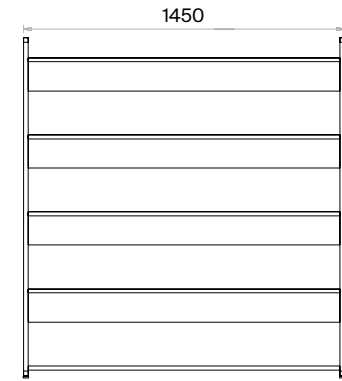

Working Bookshelves (mm)