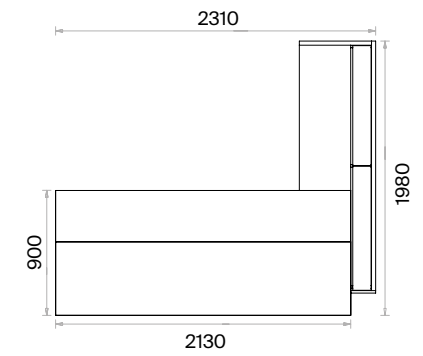

Executive Desks (mm)

h: 740

Consoles (mm)