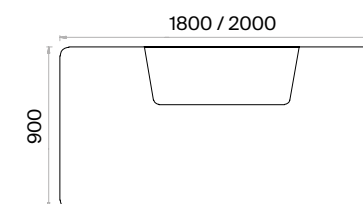

Accessories:

Plastic pads for floor adjustment are used.

Executive Desks (mm)

h: 750