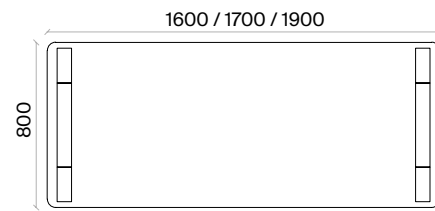

High Meeting Tables (mm)

h: 1050