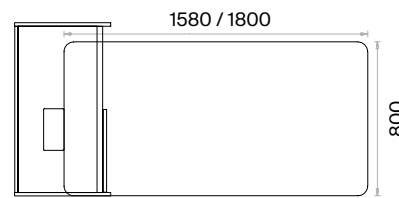

Chief Desks (mm)

h: 750

Chief Desks with Etager (mm)

h: 750

Chief Desks with Etager and 3 Legs (mm)

h: 750