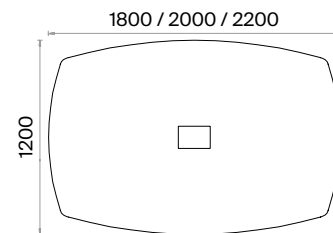

### Elliptical Meeting Tables (mm)

h: 750