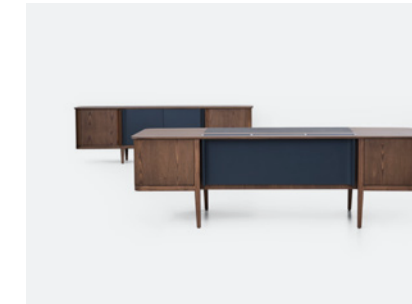

Ark Executive Desks Technical Information and Dimensions

Scan QR code for more details