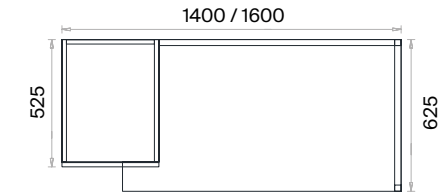

h: 750

Home Office Desks with Caisson (mm)

h: 750

Home Office Desks with Cabinets (mm)

h: 750