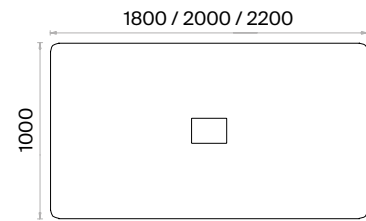

Rectangular Meeting Tables (mm)

h: 750