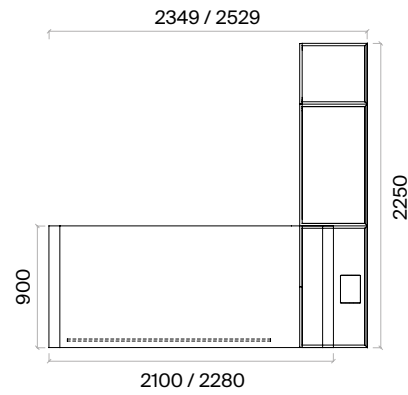

Executive Desks with Etager (mm)

h: 740

Executive Desks (mm)

h: 740