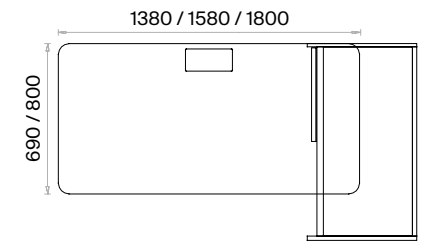

Single Office Desks with Etager Leg (mm)

h: 750