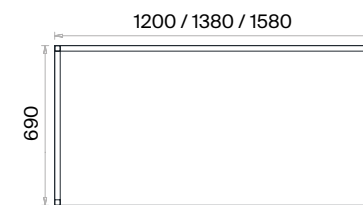

Single Office Desks (mm)