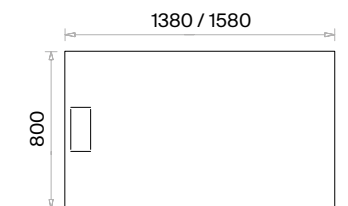

h: 750

Chief Long Etager (mm)

Chief Short Etager (mm)

Single Office Desks (mm)

h: 750