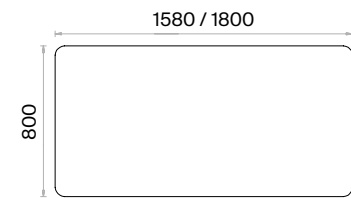

Materials:
Melamine and Metal.

Accessories:
Plastic pads for floor adjustment are used. Modesty panel is included in standart.

Chief Desks (mm)

h: 750