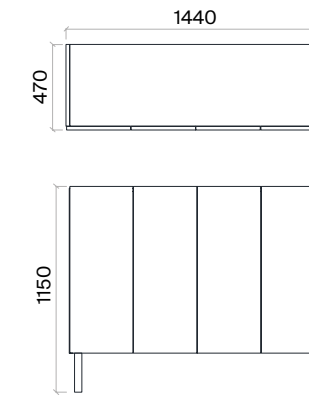

Accessories:

For the connection of shelving unit doors, both with and without brake, Hafele branded high-quality internal spring hinges are used.

Mini Cabinet (mm)