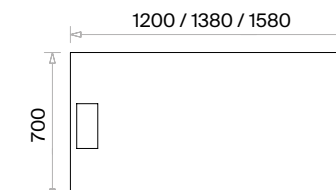

h: 750

Chief Long Etager (mm)

Chief Short Etager (mm)

Single Office Desks (mm)

h: 750