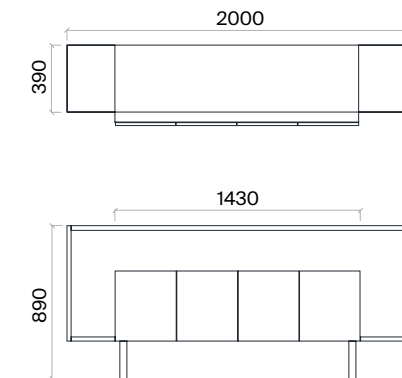

Executive Desks with Meeting Extention

h: 750

Executive Desks with Etager (mm)

h: 750

Executive Desks with Caisson (mm)

h: 750

Console (mm)