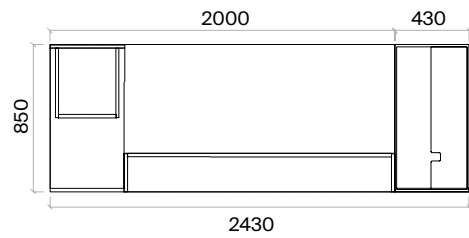

Executive Desks with Meeting Extention

h: 750

Executive Desks with Etager (mm)

h: 750

Executive Desks with Caisson (mm)

h: 750

Console (mm)