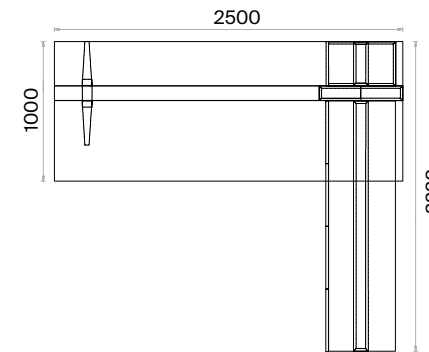

**Accessories:**

Bingo pads for floor adjustment are used. Socket unit (2 Sockets + CAT6 + CAT3) is used.

Executive Desks (mm)

h: 750

Console (mm)