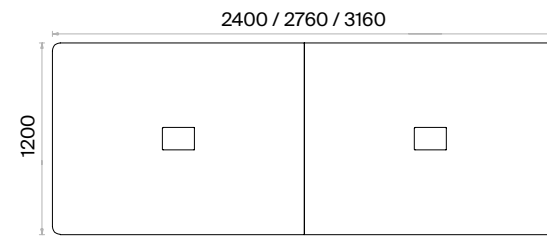

Two-top Meeting Tables (mm)

h: 750