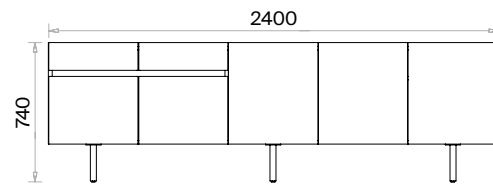

Forma Executive Desks Technical Information and Dimensions

Scan QR code
for more details

Materials:

Melamine.

Electrification:

There is 1 aluminum cable channel cover on the table top.

Accessories:

35 cm telescopic ball-bearing brake rail is used in the drawer. On the door, one of them is a soft-closing mechanism, and in total, two high-quality internal spring hinges are used.

h: 740

h: 740

Console (mm)

Rio Executive Desks Technical Information and Dimensions

Scan QR code
for more details

Materials:

Melamine.

Electrification:

There are 2 sockets + 1 UPS + 1 CAT6 + 1 HDMI.

Accessories:

In the connection of etager doors, both with and without brake, Hafele branded high-quality internal spring hinges are used. In the drawer, telescopic rails with brake, in depths of 30 cm and 40 cm, are used.

h: 740