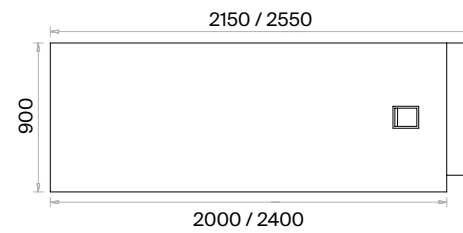

Executive Desks with Short Etager (mm)