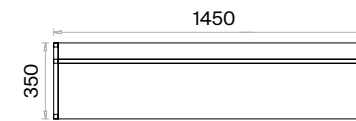

Working Bookshelves (mm)