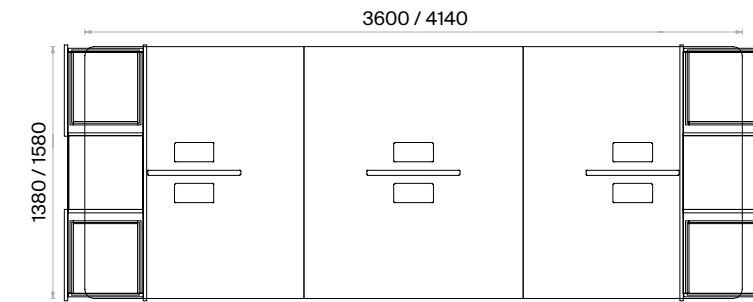

Workstations for 6 with Etager Leg (mm)

h: 750