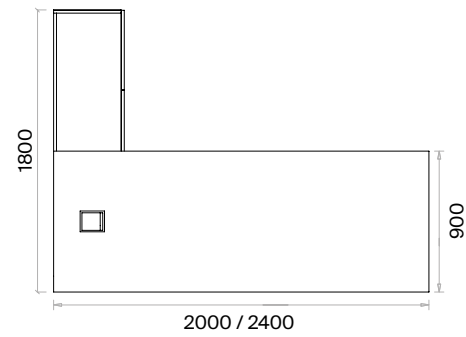

Forma Executive Desks Technical Information and Dimensions

Scan QR code
for more details

Materials:

Melamine.

Electrification:

There is 1 aluminum cable channel cover on the table top.

Accessories:

35 cm telescopic ball-bearing brake rail is used in the drawer. On the door, one of them is a soft-closing mechanism, and in total, two high-quality internal spring hinges are used.

Executive Desks with Long Etager (mm)

h: 740

h: 740