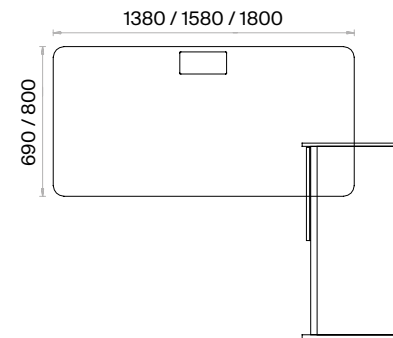

Single Office Desks (mm)

h: 750

Single Office Desks with Etager Leg (mm)

h: 750

Single Office Desks with 3 Legs (mm)

h: 750