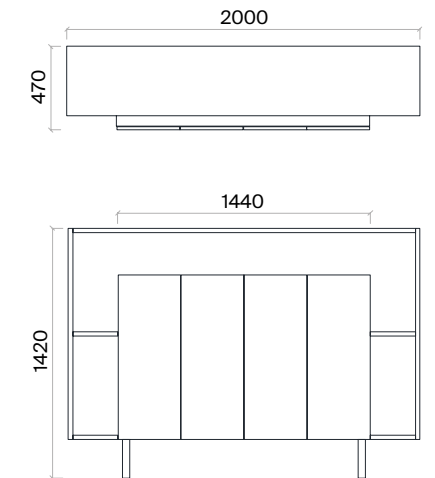

Cabinet (mm)