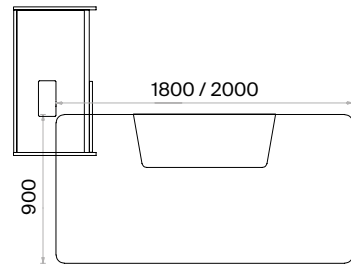

h: 750

Executive Desks with Etager (mm)

h: 750

Executive Desks with 3 Legs (mm)

h: 750

Executive Desks with Meeting Extention (mm)

h: 750