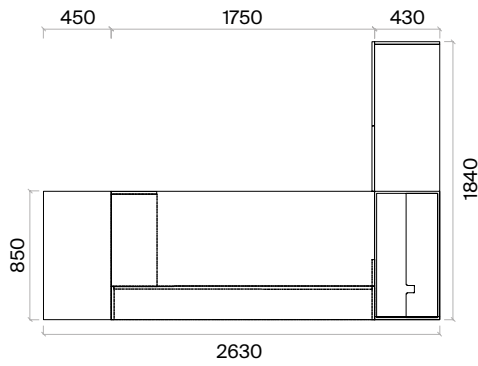

Blade Executive Desks Technical Information and Dimensions

Scan QR code
for more details

Materials:

Melamine.

Electrification:

One 220V socket, one USB-A 12V, 2.8A, and one USB-C 12V, 3A are used.

Accessories:

For the connection of the shelf doors, both with and without brakes, Hafele branded high-quality internal spring hinges are used. In the drawer, a 40 cm deep, brake-equipped telescopic rail is used.

Executive Desks with Meeting Extention

h: 750