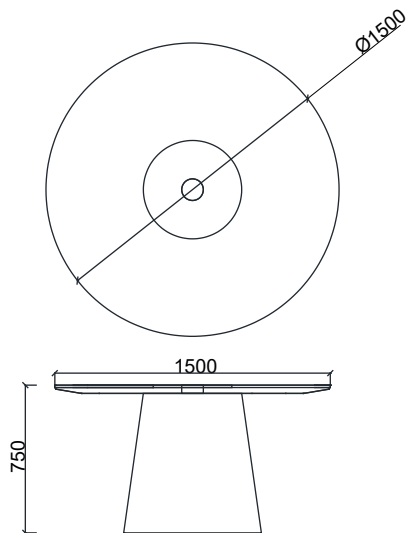

Material Catalog

SUNNY MEETING TABLES

DIMENSIONS

ST120120-SUNNY MEETING 120 CM

ST140140-SUNNY MEETING 140 CM

ST150150-SUNNY MEETING 150 CM

The unit of measurement is in millimeters.

SUNNY MEETING TABLES

DIMENSIONS

ST240140- SUNNY MEETING 240 CM

ST300130-SUNNY MEETING 300 CM

ST360140- SUNNY MEETING 360 CM

ST400140- SUNNY MEETING 400 CM

The unit of measurement is in millimeters.

SUNNY MEETING TABLES

DIMENSIONS

ST440150- SUNNY MEETING 440 CM

ST5000150- SUNNY MEETING 500 CM

ST600180- SUNNY MEETING 600 CM

The unit of measurement is in millimeters.