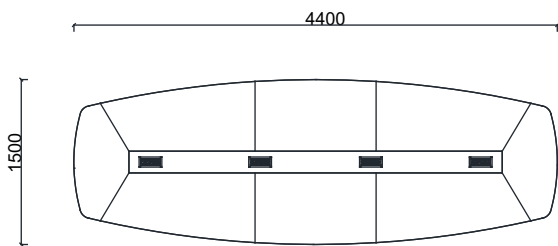

Material Catalog

SUNNY MEETING TABLES

DIMENSIONS

ST120120-SUNNY MEETING 120 CM

ST140140-SUNNY MEETING 140 CM

ST150150-SUNNY MEETING 150 CM

The unit of measurement is in millimeters.

SUNNY MEETING TABLES

DIMENSIONS

ST240140- SUNNY MEETING 240 CM

ST300130-SUNNY MEETING 300 CM

ST360140- SUNNY MEETING 360 CM

ST400140- SUNNY MEETING 400 CM

The unit of measurement is in millimeters.

SUNNY MEETING TABLES

DIMENSIONS

ST440150- SUNNY MEETING 440 CM

ST5000150- SUNNY MEETING 500 CM

ST600180- SUNNY MEETING 600 CM

The unit of measurement is in millimeters.