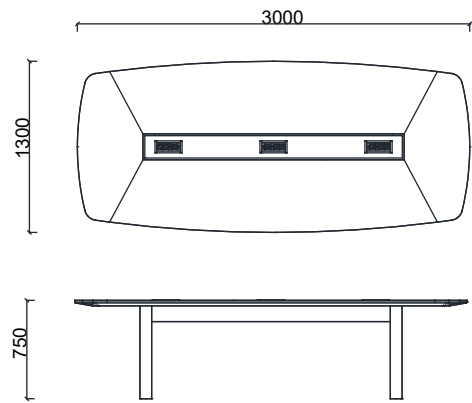

DESCRIPTION

WOOD STRUCTURE

The tabletop is made from 12mm raw MDF with a wood veneer finish. The underside of the tabletop is made from 30mm thick, beveled edge, lacquered MDF material.

The table legs are made from 18mm thick raw MDF. The legs are shaped with a radius milling process and are lacquered on raw MDF. A gap is left inside the legs for the passage of cables. The support box connecting the legs is made from 18mm thick, lacquered raw MDF. The connection piece for the socket box is made from 18mm thick lacquered MDF. The socket box is mounted onto the tabletop.

Material Catalog

SUNNY MEETING TABLES

DIMENSIONS

ST120120-SUNNY MEETING 120 CM

ST140140-SUNNY MEETING 140 CM

ST150150-SUNNY MEETING 150 CM

The unit of measurement is in millimeters.

SUNNY MEETING TABLES

DIMENSIONS

ST240140- SUNNY MEETING 240 CM

ST300130-SUNNY MEETING 300 CM

ST360140- SUNNY MEETING 360 CM

ST400140- SUNNY MEETING 400 CM

The unit of measurement is in millimeters.

SUNNY MEETING TABLES

DIMENSIONS

ST440150- SUNNY MEETING 440 CM

ST5000150- SUNNY MEETING 500 CM

ST600180- SUNNY MEETING 600 CM

The unit of measurement is in millimeters.