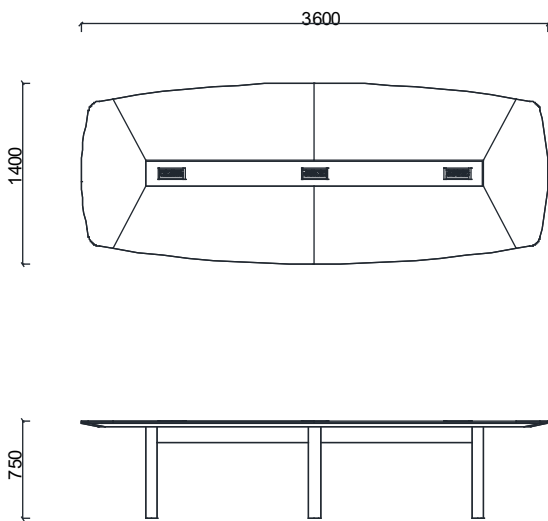

DESCRIPTION

WOOD STRUCTURE

The tabletop is made from 12mm raw MDF with a wood veneer finish. The underside of the tabletop is made from 30mm thick, beveled edge, lacquered MDF material.

The table legs are made from 18mm thick raw MDF. The legs are shaped with a radius milling process and are lacquered on raw MDF. A gap is left inside the legs for the passage of cables. The support box connecting the legs is made from 18mm thick, lacquered raw MDF. The connection piece for the socket box is made from 18mm thick lacquered MDF. The socket box is mounted onto the tabletop.

Material Catalog

SUNNY MEETING TABLES

DIMENSIONS

ST120120-SUNNY MEETING 120 CM

ST140140-SUNNY MEETING 140 CM

ST150150-SUNNY MEETING 150 CM

The unit of measurement is in millimeters.

SUNNY MEETING TABLES

DIMENSIONS

ST240140- SUNNY MEETING 240 CM

ST300130-SUNNY MEETING 300 CM

ST360140- SUNNY MEETING 360 CM

ST400140- SUNNY MEETING 400 CM

The unit of measurement is in millimeters.

SUNNY MEETING TABLES

DIMENSIONS

ST440150- SUNNY MEETING 440 CM

ST5000150- SUNNY MEETING 500 CM

ST600180- SUNNY MEETING 600 CM

The unit of measurement is in millimeters.