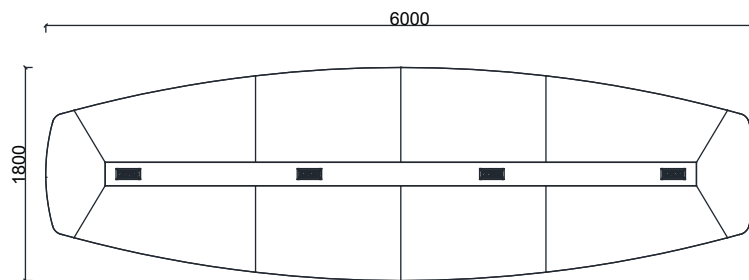

Material Catalog

SUNNY MEETING TABLES

DIMENSIONS

ST120120-SUNNY MEETING 120 CM

ST140140-SUNNY MEETING 140 CM

ST150150-SUNNY MEETING 150 CM

The unit of measurement is in millimeters.

SUNNY MEETING TABLES

DIMENSIONS

ST240140- SUNNY MEETING 240 CM

ST300130-SUNNY MEETING 300 CM

ST360140- SUNNY MEETING 360 CM

ST400140- SUNNY MEETING 400 CM

The unit of measurement is in millimeters.

SUNNY MEETING TABLES

DIMENSIONS

ST440150- SUNNY MEETING 440 CM

ST5000150- SUNNY MEETING 500 CM

ST600180- SUNNY MEETING 600 CM

The unit of measurement is in millimeters.