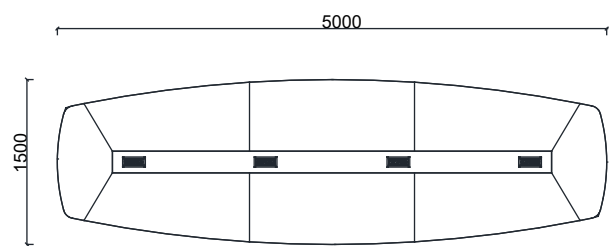

Material Catalog

SUNNY MEETING TABLES

DIMENSIONS

ST120120-SUNNY MEETING 120 CM

ST140140-SUNNY MEETING 140 CM

ST150150-SUNNY MEETING 150 CM

The unit of measurement is in millimeters.

SUNNY MEETING TABLES

DIMENSIONS

ST240140- SUNNY MEETING 240 CM

ST300130-SUNNY MEETING 300 CM

ST360140- SUNNY MEETING 360 CM

ST400140- SUNNY MEETING 400 CM

The unit of measurement is in millimeters.

SUNNY MEETING TABLES

DIMENSIONS

ST440150- SUNNY MEETING 440 CM

ST5000150- SUNNY MEETING 500 CM

ST600180- SUNNY MEETING 600 CM

The unit of measurement is in millimeters.