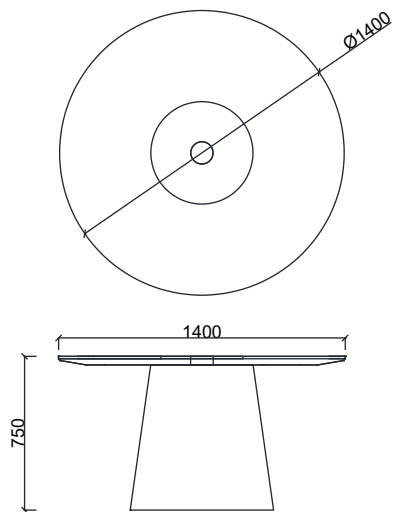

Material Catalog

SUNNY MEETING TABLES

DIMENSIONS

ST120120-SUNNY MEETING 120 CM

ST140140-SUNNY MEETING 140 CM

ST150150-SUNNY MEETING 150 CM

The unit of measurement is in millimeters.

SUNNY MEETING TABLES

DIMENSIONS

ST240140- SUNNY MEETING 240 CM

ST300130-SUNNY MEETING 300 CM

ST360140- SUNNY MEETING 360 CM

ST400140- SUNNY MEETING 400 CM

The unit of measurement is in millimeters.

SUNNY MEETING TABLES

DIMENSIONS

ST440150- SUNNY MEETING 440 CM

ST5000150- SUNNY MEETING 500 CM

ST600180- SUNNY MEETING 600 CM

The unit of measurement is in millimeters.