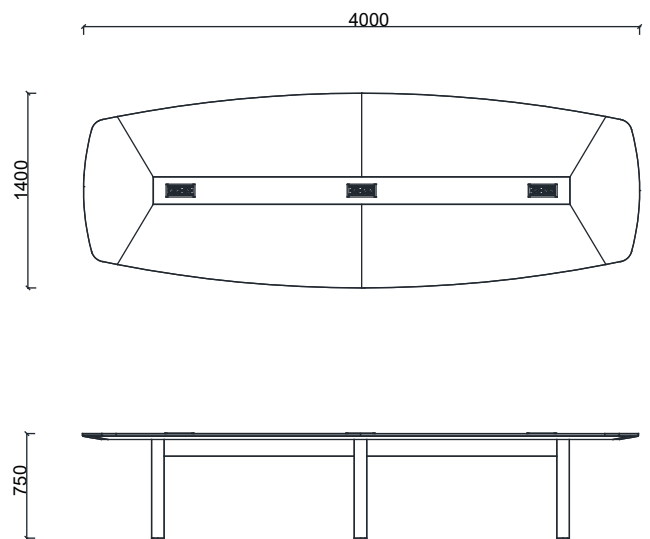

Material Catalog

SUNNY MEETING TABLES

DIMENSIONS

ST120120-SUNNY MEETING 120 CM

ST140140-SUNNY MEETING 140 CM

ST150150-SUNNY MEETING 150 CM

The unit of measurement is in millimeters.

SUNNY MEETING TABLES

DIMENSIONS

ST240140- SUNNY MEETING 240 CM

ST300130-SUNNY MEETING 300 CM

ST360140- SUNNY MEETING 360 CM

ST400140- SUNNY MEETING 400 CM

The unit of measurement is in millimeters.

SUNNY MEETING TABLES

DIMENSIONS

ST440150- SUNNY MEETING 440 CM

ST5000150- SUNNY MEETING 500 CM

ST600180- SUNNY MEETING 600 CM

The unit of measurement is in millimeters.