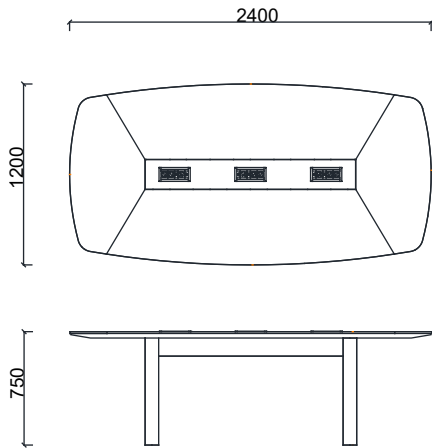

DESCRIPTION

WOOD STRUCTURE

The tabletop is made from 12mm raw MDF with a wood veneer finish. The underside of the tabletop is made from 30mm thick, beveled edge, lacquered MDF material.

The table legs are made from 18mm thick raw MDF. The legs are shaped with a radius milling process and are lacquered on raw MDF. A gap is left inside the legs for the passage of cables. The support box connecting the legs is made from 18mm thick, lacquered raw MDF. The connection piece for the socket box is made from 18mm thick lacquered MDF. The socket box is mounted onto the tabletop.

Material Catalog

SUNNY MEETING TABLES

DIMENSIONS

ST120120-SUNNY MEETING 120 CM

ST140140-SUNNY MEETING 140 CM

ST150150-SUNNY MEETING 150 CM

The unit of measurement is in millimeters.

SUNNY MEETING TABLES

DIMENSIONS

ST240140- SUNNY MEETING 240 CM

ST300130-SUNNY MEETING 300 CM

ST360140- SUNNY MEETING 360 CM

ST400140- SUNNY MEETING 400 CM

The unit of measurement is in millimeters.

SUNNY MEETING TABLES

DIMENSIONS

ST440150- SUNNY MEETING 440 CM

ST5000150- SUNNY MEETING 500 CM

ST600180- SUNNY MEETING 600 CM

The unit of measurement is in millimeters.