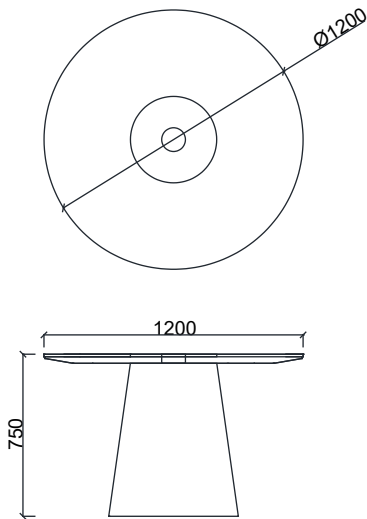

DESCRIPTION

WOOD STRUCTURE

The tabletop is made from 12mm raw MDF with a wood veneer finish. The underside of the tabletop is made from 30mm thick, beveled edge, lacquered MDF material.

The table legs are made from 18mm thick raw MDF. The legs are shaped with a radius milling process and are lacquered on raw MDF. A gap is left inside the legs for the passage of cables. The support box connecting the legs is made from 18mm thick, lacquered raw MDF. The connection piece for the socket box is made from 18mm thick lacquered MDF. The socket box is mounted onto the tabletop.

Material Catalog

SUNNY MEETING TABLES

DIMENSIONS

ST120120-SUNNY MEETING 120 CM

ST140140-SUNNY MEETING 140 CM

ST150150-SUNNY MEETING 150 CM

The unit of measurement is in millimeters.

SUNNY MEETING TABLES

DIMENSIONS

ST240140- SUNNY MEETING 240 CM

ST300130-SUNNY MEETING 300 CM

ST360140- SUNNY MEETING 360 CM

ST400140- SUNNY MEETING 400 CM

The unit of measurement is in millimeters.

SUNNY MEETING TABLES

DIMENSIONS

ST440150- SUNNY MEETING 440 CM

ST5000150- SUNNY MEETING 500 CM

ST600180- SUNNY MEETING 600 CM

The unit of measurement is in millimeters.