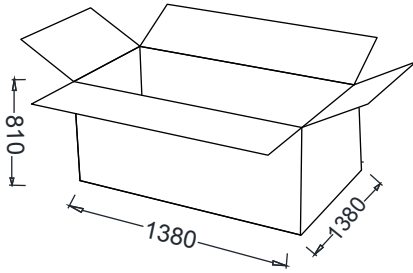

BRK3020
PEBBLE YUVARLAK PUF KISA SIRTLI Q:135