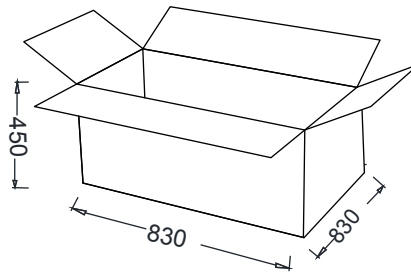

BRK3021
PEBBLE YUVARLAK PUF Q:80

BRK3022S
PEBBLE YUVARLAK SEHPA Q:80